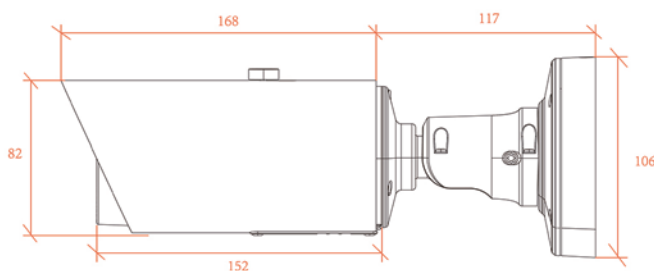

Local Storage	
Memory Card Slot	Micro SD / Micro SDHC Card up to 64 GB
Network	
Protocol	TCP/IP、UDP、RTP、RTSP、RTCP、HTTP、HTTPS、DNS、DDNS、DHCP、FTP、NTP、SMTP、SNMP、UPNP、SIP etc.
Ethernet	1 RJ45 10M/100M Ethernet port
Interface	10Base-T / 100BaseTX
ONVIF	Profile S v2.4
Browser	IE Browser 8.0 or above, Chrome, Firefox, Safari
Security	Two-level access with password protection
I/O & Controls	
Power	2-pin terminal Block, PoE
Bicolor LED	N/A
Alarm In/Out	Terminal Block 1 in / 1 out
Reset	Press for rebooting system; Hold more than 5 sec loading default
Power	
Power Requirement	DC 12V ± 10% / PoE(IEEE 802.3af, class 3)
Power Consumption	2.5W Max. / 8.4W Max. (with IR on)
Mechanical	
Dimensions	Φ80 x 285 mm
Weight	1600g
Environmental	
Operation Temperature	-30°C ~ 60°C
Operating Humidity	0 ~ 90% RH (non-condensing)
Regulatory	
Approvals	CE, FCC, RoHS, IK10, IP67

* 1. Memory card not included.
2. No memory card slot & local storage function for Argentina and Ecuador

All specifications are subject to change without notice.
Copyright@ Alphafinity Co., Ltd. All rights reserved.

Diagram

Distributed by :

3F.-11, No.510, Sec. 5, Zhongxiao E. Rd. Xinyi Dist., Taipei City 11061 Taiwan (R.O.C.)
TEL : 886-227-277-628 | FAX : 886-227-277-119 | Email : info@alphafinity.com