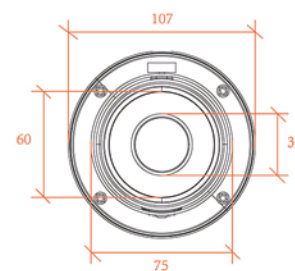

Local Storage	
Memory Card Slot	Micro SD / Micro SDHC Card up to 64 GB
Network	
Protocol	TCP/IP、UDP、RTP、RTSP、RTCP、HTTP、HTTPS、DNS、DDNS、DHCP、FTP、NTP、SMTP、SNMP、UPNP、SIP etc.
Ethernet	1 RJ45 10M/100M Ethernet port
Interface	10Base-T / 100BaseTX
ONVIF	Profile S v2.4
Browser	IE Browser 8.0 or above, Chrome, Firefox, Safari
Security	Two-level access with password protection
I/O & Controls	
Power	2-pin terminal Block, PoE
Bicolor LED	N/A
Alarm In/Out	Terminal Block 1 in / 1 out
Reset	Press for rebooting system; Hold more than 5 sec loading default
Power	
Power Requirement	DC 12V ± 10% / PoE(IEEE 802.3af, class 3)
Power Consumption	2.5W Max. / 8.4W Max. (with IR on)
Mechanical	
Dimensions	Φ80 x 285 mm
Weight	1600g
Environmental	
Operation Temperature	-30°C ~ 60°C
Operating Humidity	0 ~ 90% RH (non-condensing)
Regulatory	
Approvals	CE, FCC, RoHS, IK10, IP67

* 1. Memory card not included.
2. No memory card slot & local storage function for Argentina and Ecuador

All specifications are subject to change without notice.
Copyright@ Alphafinity Co., Ltd. All rights reserved.

Diagram

Distributed by :

3F.-11, No.510, Sec. 5, Zhongxiao E. Rd. Xinyi Dist., Taipei City 11061 Taiwan (R.O.C.)
TEL : 886-227-277-628 | FAX : 886-227-277-119 | Email : info@alphafinity.com