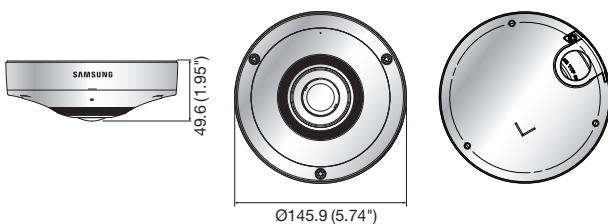

* The latest product information / specification can be found at www.samsungsecurity.com

SRK-3030S

4 Channel PoE NVR Kit

SNF-8010 x 1ea

5Megapixel Fisheye Camera

Key Features

- Max. 5M (2560 x 2048) resolution
- Various viewing composition, 6 dewarping view mode
- On board dewarping, Digital PTZ / Bi-directional audio
- MD, AD, micro SD/SDHC/SDXC memory slot, PoE

Dimensions

Unit : mm (inch)

Accessories (Optional)

Kit Contents

- Camera (SNF-8010 1ea)
- CD (Instruction book, Installer S/W)
- Quick guide, Warranty card
- L Wrench, Drill bit, Template
- Tapping screw (3ea), Plastic anchor (3ea), Machine screws (3ea)