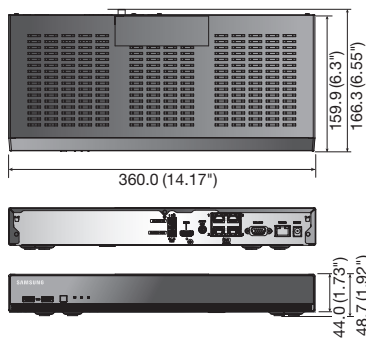

(SNF-8010 : 1ea)

- Max. 5M (2560 x 2048) resolution
- Various viewing composition, 6 dewarping view mode
- On board dewarping, Digital PTZ / Bi-directional audio
- MD, AD, micro SD/SDHC/SDXC memory slot, PoE

SRK-3030S

4 Channel PoE NVR Kit

SRN-473S x 1ea

4CH Network Video Recorder with PoE Switch

Key Features

- Up to 4CH 8M supported
- 32Mbps network camera recording
- Plug & play by 4 PoE/PoE+ ports
- Max. 1 HDD
- HDMI / VGA local monitor

Dimensions

Unit : mm (inch)

Kit Contents

- NVR (SRN-473S 1ea)
- Remote control, Battery, Mouse
- CD (Network viewer software, User manual)
- User manual, Quick guide
- Adaptor, Power cable, Warranty card
- Ethernet cable (60ft, 3ea) / (1.5m, 1ea)