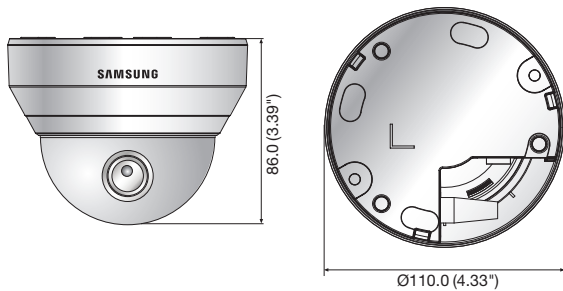

Dimensions

Unit : mm (inch)

Kit Contents

- NVR (SRN-473S 1ea)
- Remote control, Battery, Mouse
- CD (Network viewer software, User manual)
- User manual, Quick guide
- Adaptor, Power cable, Warranty card
- Ethernet cable (60ft, 3ea) / (1.5m, 1ea)

* The latest product information / specification can be found at www.samsungsecurity.com

SRK-3030S

4 Channel PoE NVR Kit

SND-L6013R x 2ea

2Megapixel Full HD Network IR Dome Camera

WiseNet Lite

Key Features

- Max. 2M (1920 x 1080) resolution
- 3.6mm fixed lens
- 0.15Lux@F1.8 (Color), 0Lux@F1.8 (B/W : IR LED on)
- 30fps@all resolutions (H.264)
- IR viewable length 15m
- Hallway view (Rotate 90°/270°), LDC support

Dimensions

Unit : mm (inch)

Accessories (Optional)

SBP-301HM7 SBP-300LM SBP-300CM SBP-300WM1 SBP-300WM SBP-300B SBP-300PM SBP-300KM

Kit Contents

- Camera (SND-L6013R 2ea)
- CD (Instruction book, Installer S/W)
- Quick guide
- Warranty card
- Template, Tapping screw (2ea)