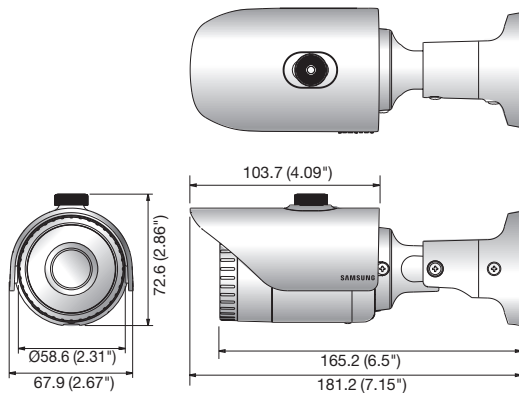

## Dimensions

Unit : mm (inch)

SCO-6023RN/P	
<b>VIDEO</b>	
Imaging Device	1/2.9" 2M CMOS
Total Pixels	2,000(H) x 1,121(V) 2.24M pixels
Effective Pixels	1,984(H) x 1,105(V) 2.19M pixels
Scanning System	Progressive scan
Min. Illumination	Color : 0.25Lux (F2.1) B/W : 0Lux (IR LED on)
S / N Ratio	52dB (AGC off, Weight on)
Video Output	BNC (AHD, CVBS selectable)
Resolution	1920 x 1080
Max. Framerate	30fps@1080p, 30fps@720p
<b>LENS</b>	
Focal Length (Zoom Ratio)	4mm fixed
Max. Aperture Ratio	F2.1
Angular Field of View	H : 72.2° / V : 52.9° / D : 94.3°
Min. Object Distance	0.5m (1.64ft)
Focus Control	Manual
Lens Type	Fixed
Mount Type	Board-in type
<b>OPERATIONAL</b>	
On Screen Display	English, Japanese, Spanish, French, Portuguese, Korean, German, Italian, Russian, Polish, Czech, Romanian, Serbian, Swedish, Danish, Turkish
Camera Title	Off / On (Displayed 15 characters)
Day & Night	Auto (ICR) / Color / B/W
Backlight Compensation	Off / User BLC / HLC
Wide Dynamic Range	DWDR
Digital Noise Reduction	SSNRIV (Off / On)
Defog	Off / Auto / Manual
Motion Detection	Off / On (4 zones)
Privacy Masking	Off / On (4 zones rectangle)
Gain Control	Off / Low / Middle / High
White Balance	ATW / Outdoor / Indoor / Manual / AWC (1,800K° ~ 10,500K°)
Electronic Shutter Speed	1sec ~ 1/12,000sec
Reverse	Off / H-Rev / V-Rev / HV-Rev
Profile	Basic, Day & Night, Backlight, Indoor, User
Remote Control Interface	Coaxial control
Protocol	Coax : NTSC/PAL - Samsung CCVC, Pelco-C (Coaxitron), AHD - ACP (AHD Coax Protocol)
IR Distance	20m (65.62ft)
Video Transmission Distance	500m (1,640.42ft) (75-5 coaxial cable)
<b>ENVIRONMENTAL</b>	
Operating Temperature / Humidity	-30°C ~ +55°C (-22°F ~ +131°F) / Less than 90% RH *Start up should be done at above -10°C (+14°F)
Ingress Protection	IP66
<b>ELECTRICAL</b>	
Input Voltage / Current	12V DC ±10%
Power Consumption	Max. 4.2W
<b>MECHANICAL</b>	
Color / Material	Dark gray / Plastic
Dimensions (WxH)	Ø58.6 x 165.2mm (Ø2.31" x 6.5") (Without sunshield)
Weight	208g (0.46 lb)