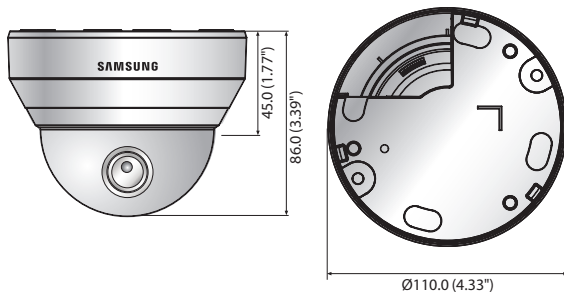

Dimensions

Unit : mm (inch)