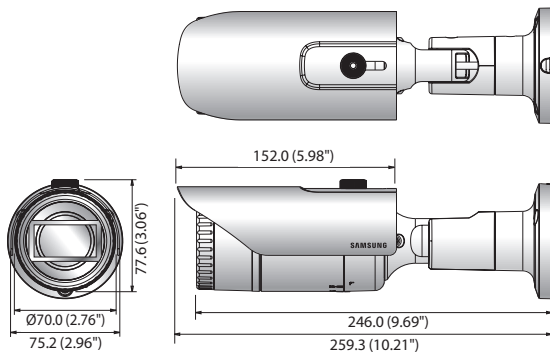

## Key Features

- Max. 2M (1920 x 1080) resolution
- 2.8 ~ 12mm (4.3x) varifocal lens
- Max. 30fps@2M all resolutions (H.265/H.264)
- H.265, H.264, MJPEG codec supported, Multiple streaming
- Motion detection, Tampering, Defocus detection
- micro SD (128GB) memory slot, PoE / 12V DC
- IR viewable length 30m, IP66, IK10
- Hallway view support
- LDC support (Lens Distortion Correction)

## Dimensions

Unit : mm (inch)