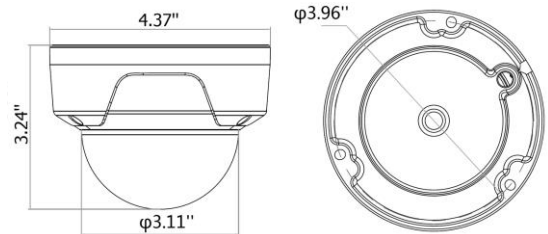

Dimensions (in)