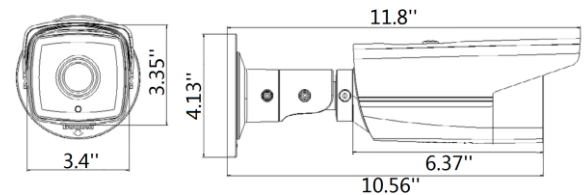

### Features

- 4.1MP, 2688x1520@20fps
- 4mm fixed lens
- True WDR 120dB
- IR up to 164ft
- IP66 Waterproof
- DC 12V, POE
- Support H.264+
- Video Content Analytic

### Dimensions (in)