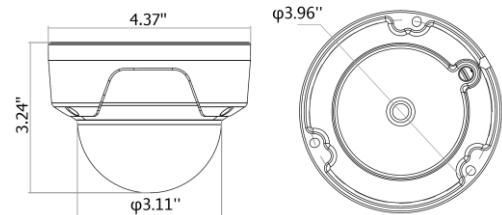

Dimensions (in)

Order Model

X4DF