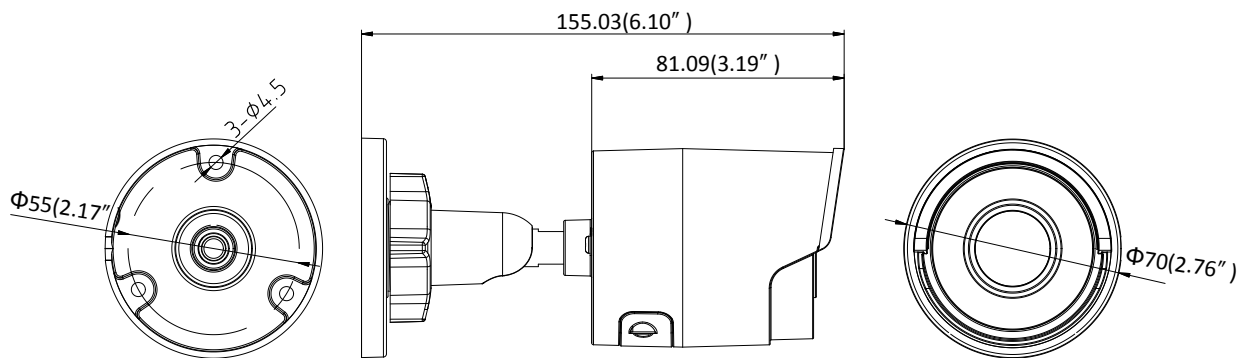

General Function	One-key Reset, Anti-Flicker, Heartbeat, Mirror, Password Protection, Privacy Mask, Watermark, IP Address Filter
Interface	
Communication Interface	1 RJ45 10M/100M self-adaptive Ethernet port
On-board Storage	Built-in microSD/SDHC/SDXC slot, up to 128 GB
Smart Feature-set	
Behavior Analysis	Line crossing detection, intrusion detection, unattended baggage detection, object removal detection
Line Crossing Detection	Cross a pre-defined virtual line, up to 1 pre-defined virtual lines supported
Intrusion Detection	Enter and loiter in a pre-defined virtual region, up to 1 pre-defined virtual regions supported
Object Removal Detection	Objects removed from the pre-defined region, such as the exhibits on display.
Unattended Baggage Detection	Objects left over in the pre-defined region such as the baggage, purse, dangerous materials
Face Detection	Human face appears in the image can be detected and trigger linkage method
General	
Operating Conditions	-30 °C to +60 °C (-22 °F to +140 °F), Humidity 95% or less (non-condensing)
Power Supply	12 VDC ± 25%, 5.5W PoE(802.3af, class 3), 7W
IR Range	Up to 30 m
Protection Level	IP67
Dimensions	Camera: $\Phi 70 \times 155.03$ mm ($\Phi 2.76'' \times 6.1''$) Package: $216 \times 121 \times 118$ mm ($8.5'' \times 4.76'' \times 4.65''$)
Weight	Camera: 410 g (0.9 lb.)

Available Models

DS-2CD2035FWD-I

Dimensions

Unit: mm