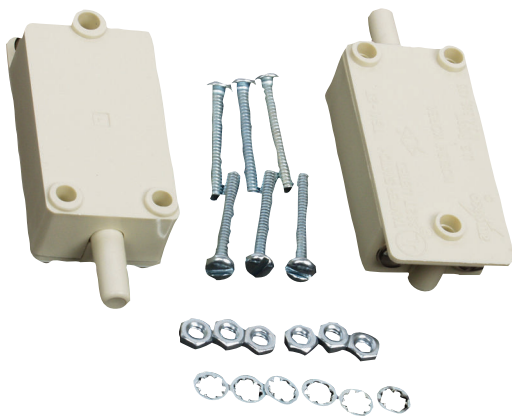

D110 Tamper Switch

www.boschsecurity.com

BOSCH
Invented for life

Screw-on tamper switch that fits all enclosures.
Shipped in packages of two.

Certifications and approvals

Region	Certification
USA	CSFM 7167-1615:0124

Ordering information

D110 Tamper Switch

Screw-on tamper switch that fits all enclosures.
Shipped in packages of two.
Order number **D110**