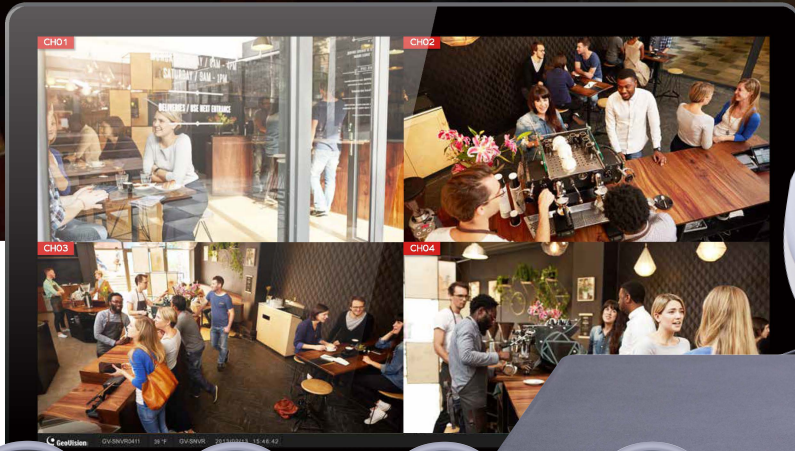

## PACKAGE INCLUDES:

**1x GV-SNVR0811**  
(8ch 4K H.265 SNVR with 2TB HDD storage included)

- Supports H.265**  
- H.265 reduces the file size by ~50% at the same quality compared to H.264
- Free 32ch ERM software**  
- Manage videos from multiple locations on one platform
- PoE Built-in**  
- PoE-powered for easy installation and repositioning
- Supports Fisheye Cameras and 4K display**  
- Capture every detail