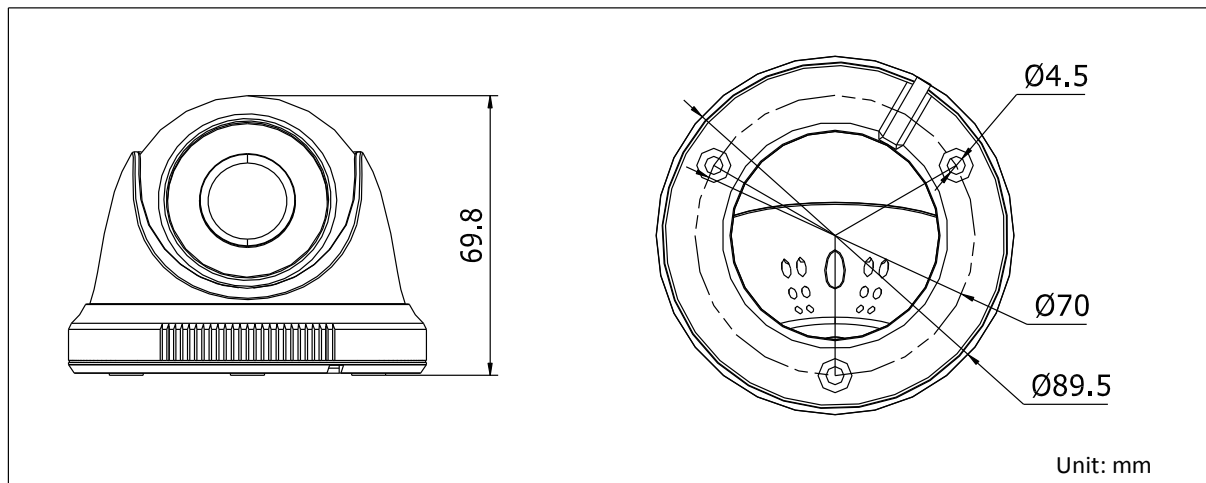

Dimensions