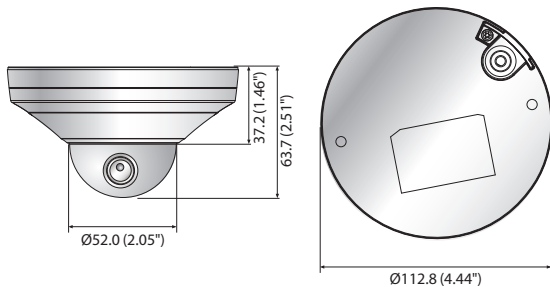

# XNV-6011

2M Vandal-Resistant Network Dome Camera

## Key Features

- Max. 2megapixel (1920 x 1080) resolution
- Built-in 2.8mm fixed lens
- Max. 60fps@all resolutions (H.265 / H.264)
- H.265, H.264, MJPEG codec support, Multiple streaming
- WDR (150dB), Defog
- Loitering, Directional detection, Fog detection, Defocus detection, Digital auto tracking, Heatmap, People counting, Queue management, Tampering
- Motion detection, Handover
- SD / SDHC / SDXC memory slot (Max. 256GB), PoE / 12V DC
- Hallway View, WiseStreamII support
- IP66, IK10, NEMA4X
- LDC support (Lens Distortion Correction)

## Dimensions

Unit : mm (inch)