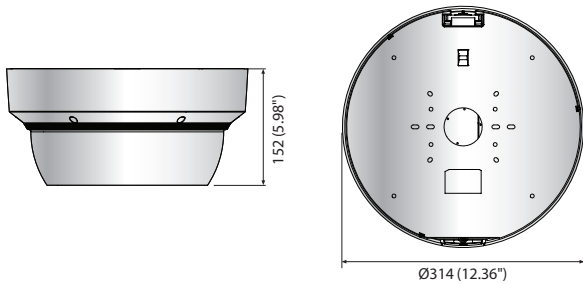

Dimensions

Unit : mm (inch)

Accessories (Optional)

PNM-9080VQ

VIDEO	
Imaging Device	1/2.8" 2.38M CMOS x4
Total / Effective Pixels	1,945(H) x 1,109(V) 2.16M x 4 / 1,945(H) x 1,097(V) 2.13M x 4
Scanning System	Progressive Scan
Min. Illumination	Color : 0.015 Lux (F1.4, 1/30sec), B/W : 0.0015 Lux (F1.4, 1/30sec)
S / N Ratio	50dB
Video Out	CVBS : 1.0 Vp-p / 75Ω composite, 720 x 480(N), 720 x 576(P), for installation (selectable CVBS per Channel)
LENS	
Focal Length (Zoom Ratio)	2.8 ~ 12mm (4.3x) motorized varifocal
Max. Aperture Ratio	F1.4(Wide) ~ F3.6(Tele)
Angular Field of View	H : 119.5°(Wide) ~ 27.9°(Tele), V : 62.8°(Wide) ~ 15.7°(Tele), D : 142.1°(Wide) ~ 32.0°(Tele)
Min. Object Distance	0.5m (1.64ft)
Focus Control	Simple focus (Motorized V/F) / Manual, Remote control via network (Manual, Simple focus)
Lens / Mount Type	DC Auto Iris, P-Iris / Board-in Type
PAN / TILT / ROTATE	
Pan / Tilt / Rotate Range	Quad mode : ±30° / 10° ~ 41° / ±90°, Center mode : ±60° / 10° ~ 41°, 10° ~ 90°(CH2/Center) / ±90°
OPERATIONAL	
Camera Title	Off / On (Displayed up to 85 characters) : Each Ch - W/W : English / Numeric / Special Characters - China : English / Numeric / Special / Chinese Characters - Common : Multi-line (Max 5), Color (Grey / Green / Red / Blue / Black / White), Transparency, Auto Scale by Resolution
Day & Night	Auto (ICR) / Color / B/W / External / Schedule
Backlight Compensation	Off / BLC / HLC (Masking / Dimming), WDR
Wide Dynamic Range	150dB
Contrast Enhancement	SSDR (Off / On)
Digital Noise Reduction	SSNRV (2D + 3D Noise Filter) (Off / On)
Digital Image Stabilization	Off / On (Built-in Gyro sensor)
Defog	Off / Auto / Manual
Motion Detection	Off / On (8ea, 8point Polygonal zones)
Privacy Masking	Off / On (32ea, polygonal zones) - Color : Grey / Green / Red / Blue / Black / White - Mosaic
Gain Control	Off / Low / Middle / High / Manual
White Balance	ATW / AWC / Manual / Indoor / Outdoor (included Mercury & Sodium)
Contrast	Level Adjustment
LDC	Off / On (5 Levels with Min / Max)
Electronic Shutter Speed	Minimum / Maximum / Anti flicker (2 ~ 1/12,000sec)
Digital Zoom	24x
Flip / Mirror	Flip : Off / On, Mirror : Off / On, Hallway View : 90° / 270°
Intelligent Video Analytics	Tampering, Loitering, Directional Detection, Defocus Detection, Fog Detection, Virtual Line, Enter/Exit, (Dis) Appear, Motion Detection
Alarm I/O	Input 1ea / Output 1ea
Alarm Triggers	Alarm Input, Motion Detection, Video Analytics, Network Disconnect, SD card error
Alarm Events	File upload via FTP, E-Mail, Notification via E-Mail, Local Storage (SD/SDHC/SDXC) recording at Event Triggers, External output Support
Pixel Counter	Support
NETWORK	
Ethernet	RJ-45 (10/100/1000BASE-T)
Video Compression Format	H.265 / H.264 (MPEG-4 Part 10/AVC) : Main / Baseline / High, Motion JPEG
Resolution	1920 x 1080, 1280 x 1024, 1280 x 960, 1280 x 720, 1024 x 768, 800 x 600, 800 x 450, 720 x 576, 640 x 480, 640 x 360, 320 x 240
Max. Framerate	H.265 / H.264 : Max. 60fps at all resolutions, Motion JPEG : Max. 30fps
Smart Codec / WiseStreamII	Manual Mode (Area-Based : 5ea) / Support
Video Quality Adjustment	H.265 / H.264 : Target Bitrate Level Control, MJPEG : Quality Level Control
Bitrate Control Method	H.265 / H.264 : CBR or VBR, with WiseStream, MJPEG : VBR
Streaming Capability	Multiple Streaming (Up to 40 Profiles)
IP	IPv4, IPv6
Protocol	TCP/IP, UDP/IP, RTP(UDP), RTP(TCP), RTCP, RTSP, NTP, HTTP, HTTPS, SSL/TLS, DHCP, PPPoE, FTP, SMTP, ICMP, IGMP, SNMPv1/v2c/v3(MIB-2), ARP, DNS, DDNS, QoS, PIM-SM, UPnP, Bonjour
Security	HTTPS (SSL) Login Authentication, Digest Login Authentication IP Address Filtering, User Access Log, 802.1X Authentication (EAP-TLS, EAP-LEAP)
Streaming Method	Unicast / Multicast
Max. User Access	20 users at Unicast Mode
Edge Storage	SD / SDHC / SDXC 4slot (Each CH) - Motion Images recorded in the SD / SDHC / SDXC memory card can be downloaded. Local PC for Instant Recording
Application Programming Interface	ONVIF profile S, SUNAPI (HTTP API)
Webpage Language	English, Korean, Chinese, French, Italian, Spanish, German, Japanese, Russian, Swedish, Portuguese, Czech, Polish, Turkish, Dutch, Hungary, Greek Supported OS : Windows 7, 8, 10, Mac OS X 10.10, 10.11, 10.12 Non-plugin WebViewer Supported Browser : Google Chrome 54, MS Edge 38, Mozilla Firefox 49 (Windows 64bit only), Apple Safari 9 (Mac OS X only)
Web Viewer	Plug-in WebViewer Supported Browser : MS Explore 11, Apple Safari 9 (Mac OS X only)
ENVIRONMENTAL	
Operating Temperature / Humidity	-40°C ~ +55°C (-40°F ~ +131°F) / Less than 90% RH
Storage Temperature / Humidity	-50°C ~ +60°C (-58°F ~ +140°F) / Less than 90% RH
Ingress Protection / Vandal Resistance	IP66 / IK10
ELECTRICAL	
Input Voltage / Current	12V DC, PoE+
Power Consumption	Max. 21.6W (12V DC), Max. 25.5W (PoE+)
MECHANICAL	
Color / Material	Ivory / Aluminum
Dimensions (WxH)	Ø314 x 152mm (Ø12.36" x 5.98")
Weight	4.83kg (10.65lb)