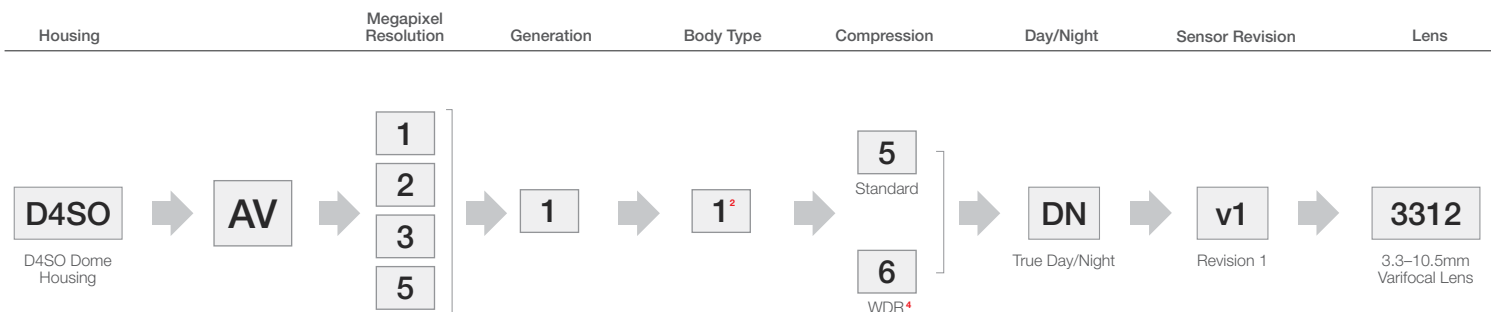

Create Your Model (Example: D4SO-AV5115DNv1-3312)

† Maximum with H.264 compression

² "1" represents MegaVideo product line

⁴ WDR for AV2116 and AV3116 models only