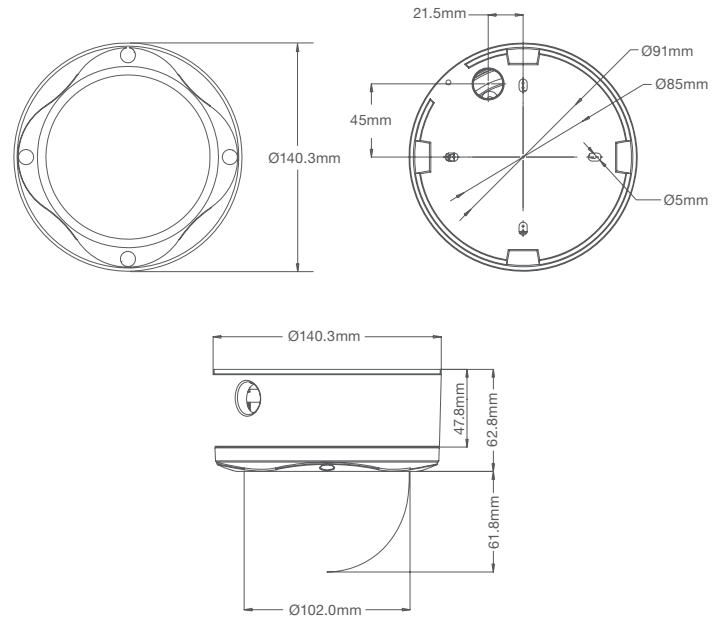

† Maximum with H.264 compression

Max Power Consumption (Watts DC Power)

Model	Watts (Includes lens)
AV1115 / AV2115	5.0W
AV2116 / AV3116	6.0W
AV3115 / AV5115	5.3W

Mechanical

Casing	Die-cast aluminum chassis	
	Polycarbonate Dome	
Dimensions <small>(See Dimensions)</small>	Unit	Ø 5.5" (140.3mm) x 4.9" H (124.6mm)
	Packaged	8" W (203mm) x 7.5" L (190mm) x 6" H (152mm)
Weight	Unit	2.0lbs (0.91kg) w/o camera 2.4lbs (1.09kg) w/ camera
	Packaged	3.1lbs (1.406kg)

Dimensions

See Next Page for Ordering Information

Ordering Information

Configuration

D4SO

Model Specific Features

Model	Resolution	Frame Rate†	Features		
AV1115	1.3MP	42fps	-	-	-
AV2115	1080p	30fps	-	Casino Mode™	-
AV2116	1080p	30fps	WDR	-	-
AV3115	3MP	21fps	-	-	Binning
AV3116	3MP	21fps	WDR	-	Binning
AV5115	5MP	14fps	-	-	Binning