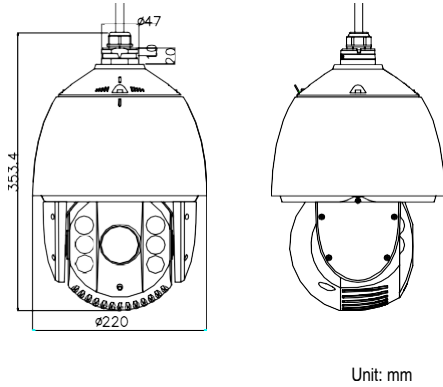

Dimensions

Accessories

Network	
Maximum Resolution	2592 x 1944
Main Stream	50 Hz: 25 fps (2592 x 1944, 2560 x 1536, 2048 x 1536, 1920 x 1080, 1280 x 960, 1280 x 720); 50 fps (1920 x 1080, 1280 x 960, 1280 x 720); 60 Hz: 30 fps (2592 x 1944, 2560 x 1536, 2048 x 1536, 1920 x 1080, 1280 x 960, 1280 x 720); 60 fps (1920 x 1080, 1280 x 960, 1280 x 720)
Sub-Stream	50 Hz: 25 fps (704 x 576, 640 x 480, 352 x 288); 60 Hz: 30 fps (704 x 480, 640 x 480, 352 x 240)
Third Stream	50 Hz: 25 fps (1920 x 1080, 1280 x 960, 1280 x 720, 704 x 576, 640 x 480, 352 x 288); 60 Hz: 30 fps (1920 x 1080, 1280 x 960, 1280 x 720, 704 x 480, 640 x 480, 352 x 240)
ROI	Supported
Video Compression	Main Stream: H.265+ / H.265 / H.264+ / H.264 Sub-Stream: H.265 / H.264 / MJPEG; Third Stream: H.265 / H.264 / MJPEG H.264 with Baseline / Main / High Profile
Audio Compression	G.711 alaw / G.711 ulaw / G.722.1 / G.726 / MP2L2 / PCM
Protocols	IPv4/IPv6, HTTP, HTTPS, 802.1x, Qos, FTP, SMTP, UPnP, SNMP, DNS, DDNS, NTP, RTSP, RTP, TCP, UDP, IGMP, ICMP, DHCP, PPPoE, Bonjour
Simultaneous Live View	Up to 20 channels
User / Host	Up to 32 users, 3 levels: administrator, operator and user
Security Measures	User authentication (ID and PW), host authentication (MAC address), IP address filtering
System Integration	
Alarm Input	2-ch alarm input
Alarm Output	1-ch alarm output
Alarm Linkage	Preset, patrol scan, pattern scan, memory card video recording, trigger recording, E-map, VCA capture, upload to ftp, send email, etc.
Audio Input	1-ch audio input
Audio Output	1-ch audio output
Network Interface	1 RJ45 10 M/100 M Ethernet Interface, Hi-PoE
Storage	Built-in memory card slot, support microSD / SDHC / SDXC, up to 128 GB, NAS (NPS, SMB/ CIFS), ANR
API	Open-ended, supports ONVIF, PSIA and CGI, supports HIKVISION SDK and third-party management platforms
Client	iVMS-4200, iVMS-4500, iVMS-5200
Web Browser	IE 8+, Chrome 31+, Firefox 30+, Safari 8.0+ web browser
General	
Power	24 VAC and Hi-PoE, maximum: 40 W, supplementary light 19 W
Working Temperature	Outdoor: -22° F to 149° F (-30° C to 65° C)
Working Humidity	≤ 90%
Protection Level	IP66 Standard, TVS 4000 V Lightning Protection, Surge Protection and Voltage Transient Protection
Dimensions	Ø 8.66" x 13.91" (Ø 220 mm x 353.4 mm)
Weight	Approximately 9.92 lbs. (4.5 kg)