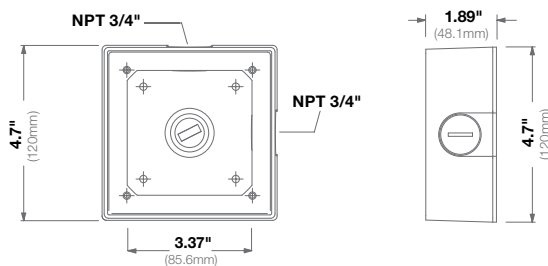

AV-JBA

Square Junction Box Adapter

Features:

- Easy Installation and Superior Design
- Heavy Duty Enclosure Protection for Applications in Harsh Environments
- Die-Cast Aluminum is Resistant to Impact and Salt Damage

Compatibility	Compatible with 3/4" NPT standard
	Works with AV-PMJB***, AV-WMJB***, HSG2-WMT, and MegaView® 2***

Mechanical	Casing	Die-Cast Aluminum
		IP66 Weather Proof Standard
		IK-10 Impact-Resistant
	Color	Ivory (Pantone® Cool Gray 1C)
	Dimensions	4.7" L (120mm) x 4.7" W (120mm) x 1.89" H (48.1mm)
Weight	w/o Camera	1.3lbs (0.63kg)