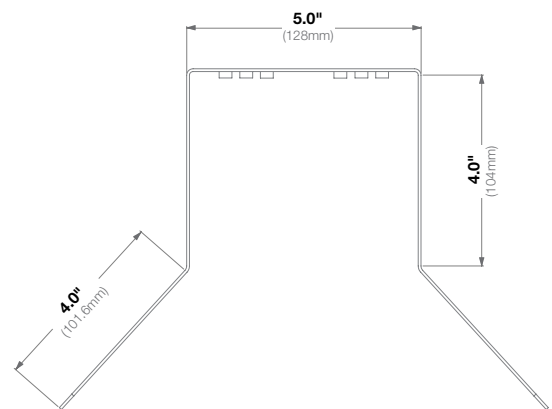

<b>Mechanical</b>	<b>Casing</b>	Die-Cast Aluminum
		IP66 Weather Proof Standard
		IK-10 Impact-Resistant
	<b>Color</b>	Ivory (Pantone® Cool Gray 1C)
	<b>Dimensions</b>	5.01" W (127.32mm) x 4.92" H (125mm)
	<b>Weight</b>	<b>w/o Camera</b> 0.32lbs (0.15kg)

<b>Mechanical</b>	<b>Casing</b>	Die-Cast Aluminum
		IP66 Weather Proof Standard
		IK-10 Impact-Resistant
	<b>Color</b>	Ivory (Pantone® Cool Gray 1C)
	<b>Dimensions</b>	13.04" W (331.25mm) x 4.92" H (125mm)
	<b>Weight</b>	<b>w/o Camera</b> 0.59lbs (0.27kg)