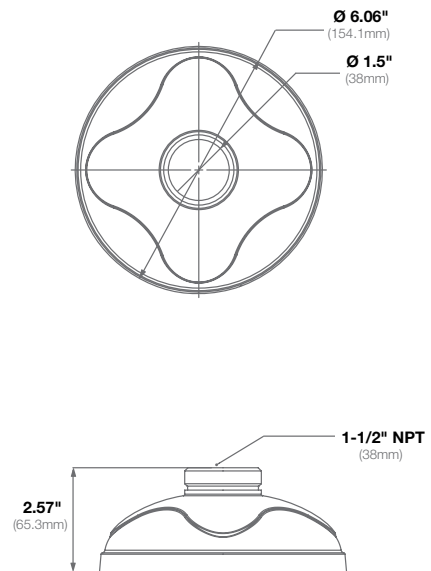

<b>Compatibility</b>	Compatible with 1.5" NPT standard
	Works with SurroundVideo®** and SurroundVideo® G5

<b>Mechanical</b>	<b>Casing</b>	Die-Cast Aluminum
		IP66 Weather Proof Standard
		IK-10 Impact-Resistant
	<b>Color</b>	Ivory (Pantone® Cool Gray 1C)
	<b>Dimensions</b>	Ø 7.4" (189mm) x 4.33" H (110mm)
	<b>Weight</b>	<b>w/o Camera</b> 1.47lbs (0.69kg)

<b>Compatibility</b>	Compatible with 1.5" NPT standard
	Works with MegaDome® 4K, MegaDome® Series, SurroundVideo® G5 Mini and MegaVideo® Compact D4SO

<b>Mechanical</b>	<b>Casing</b>	Die-Cast Aluminum
		IP66 Weather Proof Standard
		IK-10 Impact-Resistant
	<b>Color</b>	Ivory (Pantone® Cool Gray 1C)
	<b>Dimensions</b>	Ø 6.06" (154.1mm) x 2.57" H (65.3mm)
	<b>Weight</b>	<b>w/o Camera</b> 1.02lbs (0.465kg)