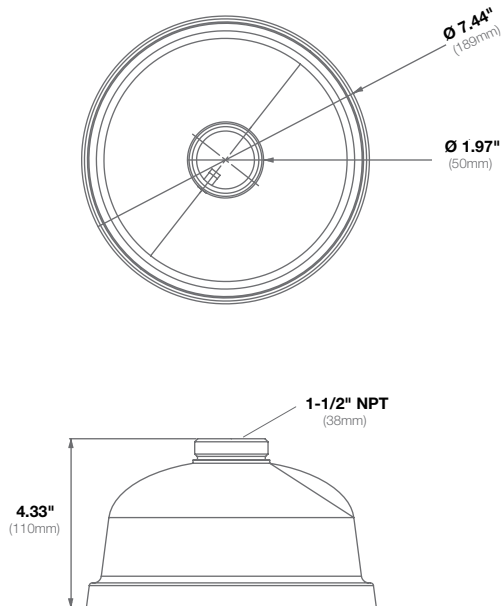

<b>Compatibility</b>	Compatible with 1.5" NPT Male
	Works with SurroundVideo® Omni and SurroundVideo® Omni G2

<b>Mechanical</b>	<b>Casing</b>	Die-Cast Aluminum
		IP66 Weather Proof Standard
		IK-10 Impact-Resistant
<b>Color</b>	Ivory (Pantone® Cool Gray 1C)	
<b>Dimensions</b>	Ø 7.87" (200mm) x 1.6" H (40.79mm)	
<b>Weight</b>	<b>w/o Camera</b>	0.85lbs (0.39kg)

<b>Compatibility</b>	Compatible with 1.5" NPT standard
	Works with SurroundVideo®** and SurroundVideo® G5

<b>Mechanical</b>	<b>Casing</b>	Die-Cast Aluminum
		IP66 Weather Proof Standard
		IK-10 Impact-Resistant
	<b>Color</b>	Ivory (Pantone® Cool Gray 1C)
	<b>Dimensions</b>	Ø 7.4" (189mm) x 4.33" H (110mm)
	<b>Weight</b>	<b>w/o Camera</b> 1.47lbs (0.69kg)