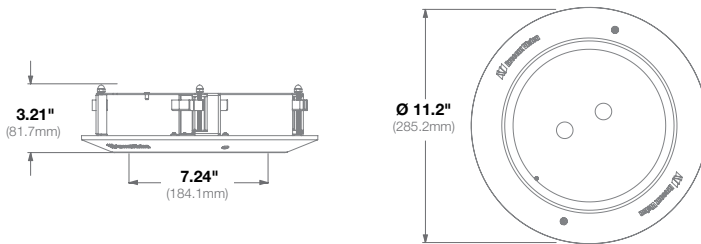

## SO3-FMA

Flush Mount Adapter

**Features:**

- Easy Installation and Superior Design
- Low Profile Installation

**Compatibility** Works with SurroundVideo® Omni G3

<b>Mechanical</b>	<b>Casing</b>	Aluminum and Plastic
	<b>Color</b>	Ivory (Pantone® Cool Gray 1C)
	<b>Dimensions</b>	Ø 11.2" (285.2mm) x 3.21" H (81.7mm)
	<b>Weight</b>	<b>w/o Camera</b> 2.43lbs (1.1kg)