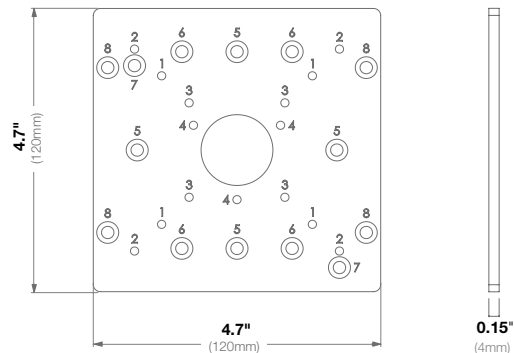

<b>Mechanical</b>	<b>Casing</b>	Die-Cast Aluminum
		IP66 Weather Proof Standard
		IK-10 Impact-Resistant
	<b>Color</b>	Ivory (Pantone Cool Gray 1C)
	<b>Dimensions</b>	4.7" L (120mm) x 0.15" W (4mm) x 4.7" H (120mm)
<b>Weight</b>	<b>w/o Camera</b>	0.33lbs (0.13kg)