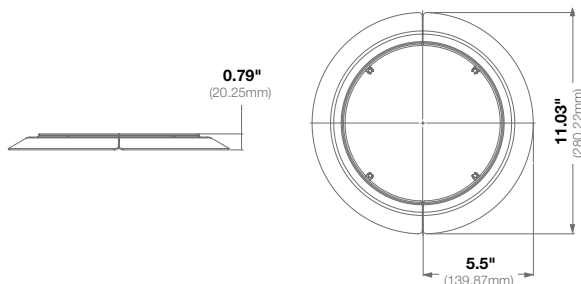

<b>Mechanical</b>	<b>Casing</b>	Die-Cast Aluminum
		IP66 Weather Proof Standard
		IK-10 Impact-Resistant
	<b>Color</b>	Ivory (Pantone® Cool Gray 1C)
	<b>Dimensions</b>	Ø 6.06" (154mm) x 1.5" H (40mm)
<b>Weight</b>	<b>w/o Camera</b>	1lbs (0.45kg)

<b>Mechanical</b>	<b>Casing</b>	Plastic
	<b>Color</b>	Ivory (Pantone® Cool Gray 1C)
	<b>Dimensions</b>	11.03" L (280.22mm) x 0.79" H (20.25mm)
	<b>Weight</b>	<b>w/o Camera</b>

\*\*\* Replacement part for these models