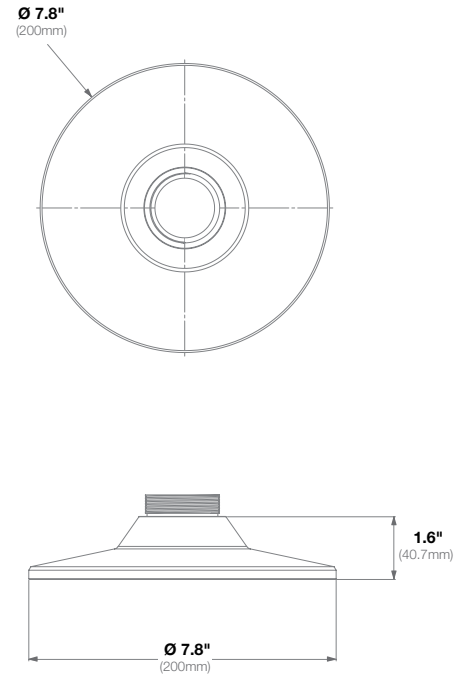

<b>Mechanical</b>	<b>Casing</b>	Die-Cast Aluminum
		IP66 Weather Proof Standard
		IK-10 Impact-Resistant
	<b>Color</b>	Ivory (Pantone® Cool Gray 1C)
	<b>Dimensions</b>	13.04" W (331.25mm) x 4.92" H (125mm)
	<b>Weight</b>	<b>w/o Camera</b> 0.59lbs (0.27kg)

<b>Compatibility</b>	Compatible with 1.5" NPT Male
	Works with SurroundVideo® Omni G3

<b>Mechanical</b>	<b>Casing</b>	Die-Cast Aluminum
		IP66 Weather Proof Standard
		IK-10 Impact-Resistant
<b>Color</b>	Ivory (Pantone® Cool Gray 1C)	
<b>Dimensions</b>	Ø 8.9" (227.4mm) x 1.8" H (46.5mm)	
<b>Weight</b>	<b>w/o Camera</b>	1.22lbs (0.55kg)

<b>Compatibility</b>	Compatible with 1.5" NPT Male
	Works with SurroundVideo® Omni and SurroundVideo® Omni G2

<b>Mechanical</b>	<b>Casing</b>	Die-Cast Aluminum
		IP66 Weather Proof Standard
		IK-10 Impact-Resistant
<b>Color</b>	Ivory (Pantone® Cool Gray 1C)	
<b>Dimensions</b>	Ø 7.87" (200mm) x 1.6" H (40.79mm)	
<b>Weight</b>	<b>w/o Camera</b>	0.85lbs (0.39kg)