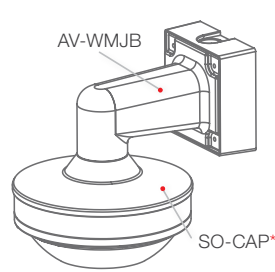

# Standard Dome Accessories

Accessories for Indoor/Outdoor Ceiling, Wall, Pole and Corner Mounting Solutions

**Ceiling Mount Configuration**

**Wall Mount Configuration with Pole Mount Adapter**

**Wall Mount Configuration**

**Wall Mount Configuration with Corner Mount Adapter**

**Cap Options:**

**Compatible Cameras:**

\* Can be switched with SO3-CAP, SV-CAP or MD-CAP