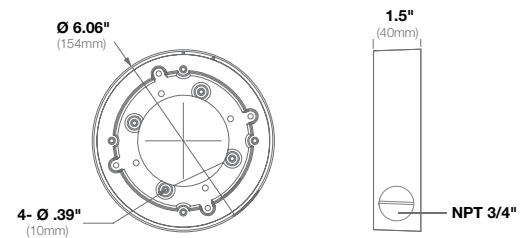

Features:

- Easy Installation and Superior Design
- Heavy Duty Enclosure Protection for Applications in Harsh Environments
- Die-Cast Aluminum is Resistant to Impact and Salt Damage

Compatibility	Compatible with 3/4" NPT standard
	Works with MegaDome® 4K, MegaDome® Series, SurroundVideo® G5 Mini and MegaVideo® Compact D4SO

Mechanical	Casing	Die-Cast Aluminum
		IP66 Weather Proof Standard
		IK-10 Impact-Resistant
	Color	Ivory (Pantone® Cool Gray 1C)
	Dimensions	Ø 6.06" (154mm) x 1.5" H (40mm)
Weight	w/o Camera	1lbs (0.45kg)