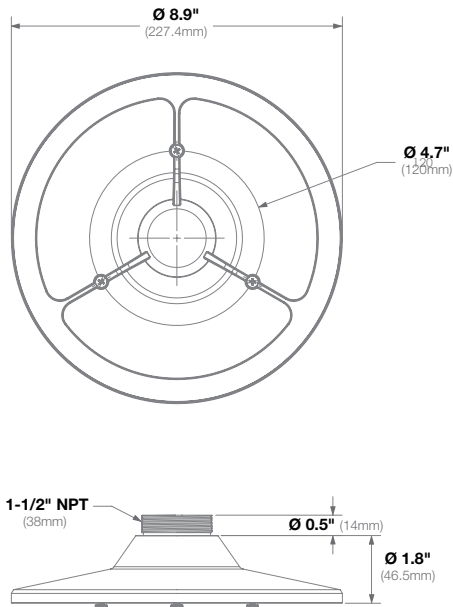

<b>Mechanical</b>	<b>Casing</b>	Die-Cast Aluminum
		IP66 Weather Proof Standard
		IK-10 Impact-Resistant
	<b>Color</b>	Ivory (Pantone® Cool Gray 1C)
	<b>Dimensions</b>	13.04" W (331.25mm) x 4.92" H (125mm)
	<b>Weight</b>	<b>w/o Camera</b> 0.59lbs (0.27kg)

<b>Compatibility</b>	Compatible with 1.5" NPT Male
	Works with SurroundVideo® Omni G3

<b>Mechanical</b>	<b>Casing</b>	Die-Cast Aluminum
		IP66 Weather Proof Standard
		IK-10 Impact-Resistant
<b>Color</b>	Ivory (Pantone® Cool Gray 1C)	
<b>Dimensions</b>	Ø 8.9" (227.4mm) x 1.8" H (46.5mm)	
<b>Weight</b>	<b>w/o Camera</b>	1.22lbs (0.55kg)