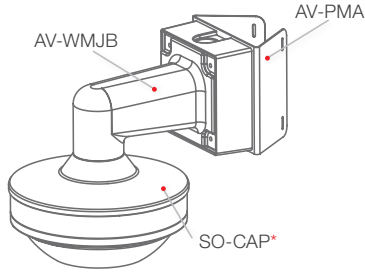

# Standard Dome Accessories

Accessories for Indoor/Outdoor Ceiling, Wall, Pole and Corner Mounting Solutions

**Ceiling Mount Configuration**

**Wall Mount Configuration with Pole Mount Adapter**

**Wall Mount Configuration**

**Wall Mount Configuration with Corner Mount Adapter**

**Cap Options:**

**Compatible Cameras:**

\* Can be switched with SO3-CAP, SV-CAP or MD-CAP