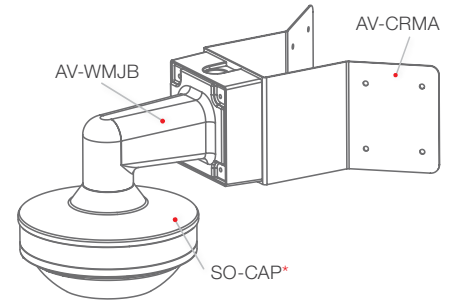

# Standard Dome Accessories

Accessories for Indoor/Outdoor Ceiling, Wall, Pole and Corner Mounting Solutions

**Ceiling Mount Configuration**

**Wall Mount Configuration with Pole Mount Adapter**

**Wall Mount Configuration**

**Wall Mount Configuration with Corner Mount Adapter**

**Cap Options:**

**Compatible Cameras:**

\* Can be switched with SO3-CAP, SV-CAP or MD-CAP