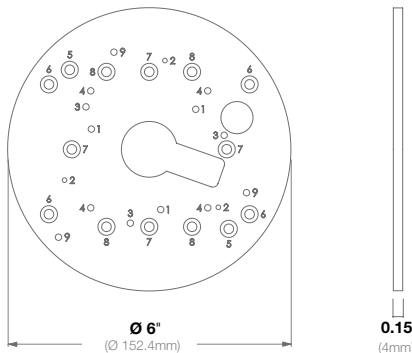

<b>Mechanical</b>	<b>Casing</b>	Die-Cast Aluminum
		IP66 Weather Proof Standard
		IK-10 Impact-Resistant
	<b>Color</b>	Ivory (Pantone Cool Gray 1C)
	<b>Dimensions</b>	Ø6" (152.4mm) x 0.15" W (4mm)
<b>Weight</b>	<b>w/o Camera</b>	0.4lbs (0.18kg)