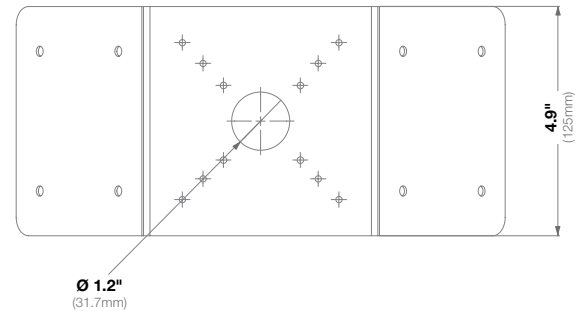

<b>Mechanical</b>	<b>Casing</b>	Die-Cast Aluminum
		IP66 Weather Proof Standard
		IK-10 Impact-Resistant
	<b>Color</b>	Ivory (Pantone® Cool Gray 1C)
	<b>Dimensions</b>	5.01" W (127.32mm) x 4.92" H (125mm)
	<b>Weight</b>	<b>w/o Camera</b> 0.32lbs (0.15kg)

<b>Mechanical</b>	<b>Casing</b>	Die-Cast Aluminum
		IP66 Weather Proof Standard
		IK-10 Impact-Resistant
	<b>Color</b>	Ivory (Pantone® Cool Gray 1C)
	<b>Dimensions</b>	13.04" W (331.25mm) x 4.92" H (125mm)
	<b>Weight</b>	<b>w/o Camera</b> 0.59lbs (0.27kg)