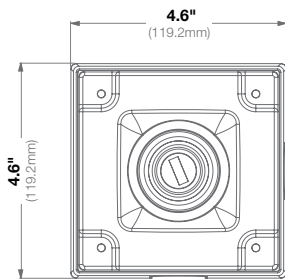

<b>Mechanical</b>	<b>Casing</b>	Die-Cast Aluminum
		IP66 Weather Proof Standard
		IK-10 Impact-Resistant
	<b>Color</b>	Ivory (Pantone Cool Gray 1C)
	<b>Dimensions</b>	4.7" L (120mm) x 0.15" W (4mm) x 4.7" H (120mm)
<b>Weight</b>	<b>w/o Camera</b>	0.33lbs (0.13kg)

<b>Mechanical</b>	<b>Casing</b>	Die-Cast Aluminum
		IP66 Weather Proof Standard
		IK-10 Impact-Resistant
	<b>Color</b>	Ivory (Pantone® Cool Gray 1C)
	<b>Dimensions</b>	5.87" H (149.31mm) x 4.69" W (119.20mm)
<b>Weight</b>	<b>w/o Camera</b> 2.12lbs (0.96kg)	