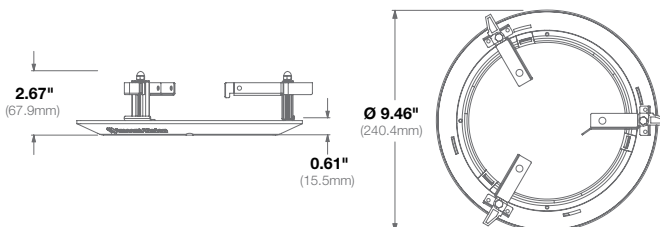

## SO-FMA

Flush Mount Adapter

**Features:**

- Easy Installation and Superior Design
- Low Profile Installation

**Compatibility** Works with SurroundVideo® Omni and SurroundVideo® Omni G2

<b>Mechanical</b>	<b>Casing</b>	Aluminum and Plastic
	<b>Color</b>	Ivory (Pantone® Cool Gray 1C)
	<b>Dimensions</b>	Ø 9.46" (240.3mm) x 2.67" H (67.9mm)
	<b>Weight</b>	<b>w/o Camera</b> 1.15lbs (0.52kg)