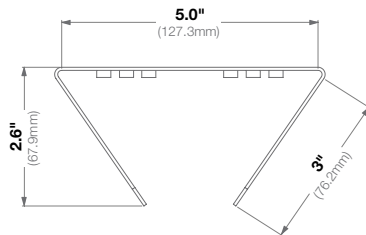

<b>Mechanical</b>	<b>Casing</b>	Die-Cast Aluminum
		IP66 Weather Proof Standard
		IK-10 Impact-Resistant
	<b>Color</b>	Ivory (Pantone® Cool Gray 1C)
	<b>Dimensions</b>	7.68" L (195.05mm) x 4.69" W (119.20mm)
<b>Weight</b>	<b>w/o Camera</b> 2.49lbs (1.13kg)	

<b>Mechanical</b>	<b>Casing</b>	Die-Cast Aluminum
		IP66 Weather Proof Standard
		IK-10 Impact-Resistant
	<b>Color</b>	Ivory (Pantone® Cool Gray 1C)
	<b>Dimensions</b>	5.01" W (127.32mm) x 4.92" H (125mm)
	<b>Weight</b>	<b>w/o Camera</b> 0.32lbs (0.15kg)