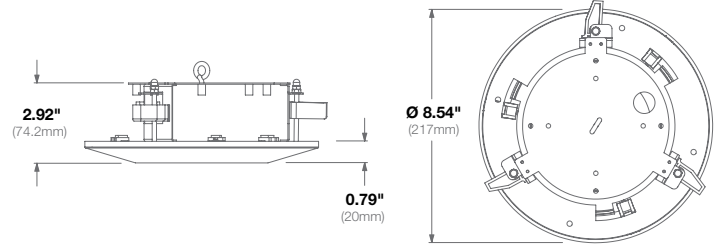

## SV-FMA

Flush Mount Adapter

**Features:**

- Easy Installation and Superior Design
- Low Profile Installation

**Compatibility** Works with SurroundVideo®\*\* and SurroundVideo® G5

<b>Mechanical</b>	<b>Casing</b>	Aluminum and Plastic
	<b>Color</b>	Ivory (Pantone® Cool Gray 1C)
	<b>Dimensions</b>	Ø 8.54" (217mm) x 2.92" H (74.2mm)
	<b>Weight</b>	<b>w/o Camera</b> 1.3lbs (0.59kg)