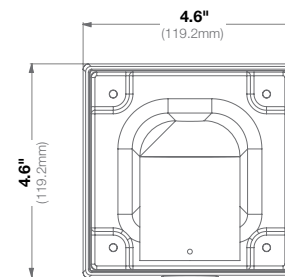

<b>Mechanical</b>	<b>Casing</b>	Die-Cast Aluminum
		IP66 Weather Proof Standard
		IK-10 Impact-Resistant
	<b>Color</b>	Ivory (Pantone® Cool Gray 1C)
	<b>Dimensions</b>	5.87" H (149.31mm) x 4.69" W (119.20mm)
<b>Weight</b>	<b>w/o Camera</b> 2.12lbs (0.96kg)	

<b>Mechanical</b>	<b>Casing</b>	Die-Cast Aluminum
		IP66 Weather Proof Standard
		IK-10 Impact-Resistant
	<b>Color</b>	Ivory (Pantone® Cool Gray 1C)
	<b>Dimensions</b>	7.68" L (195.05mm) x 4.69" W (119.20mm)
<b>Weight</b>	<b>w/o Camera</b> 2.49lbs (1.13kg)	