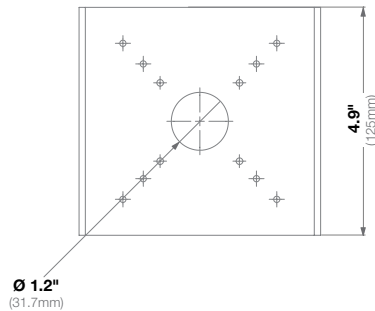

AV-PMA

Pole Mount Adapter

Features:

- Easy Installation and Superior Design
- Heavy Duty Enclosure Protection for Applications in Harsh Environments
- Die-Cast Aluminum is Resistant to Impact and Salt Damage

Compatibility Works with AV-WMJJB, AV-SWMJJB, MDD-WMT, MCD-WMT, and AV-JBA

Mechanical	Casing	Die-Cast Aluminum
		IP66 Weather Proof Standard
		IK-10 Impact-Resistant
	Color	Ivory (Pantone® Cool Gray 1C)
	Dimensions	5.01" W (127.32mm) x 4.92" H (125mm)
	Weight	w/o Camera 0.32lbs (0.15kg)