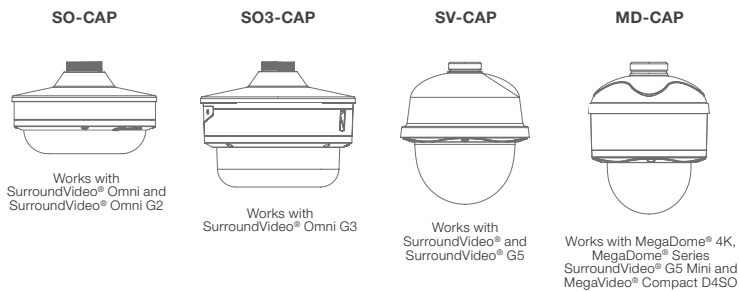

Cap Options: