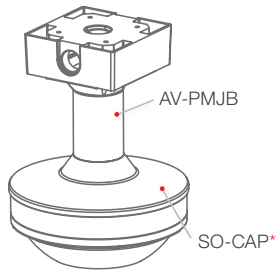

# Standard Dome Accessories

Accessories for Indoor/Outdoor Ceiling, Wall, Pole and Corner Mounting Solutions

**Ceiling Mount Configuration**

**Wall Mount Configuration with Pole Mount Adapter**

**Wall Mount Configuration**

**Wall Mount Configuration with Corner Mount Adapter**

**Cap Options:**

**Compatible Cameras:**

\* Can be switched with SO3-CAP, SV-CAP or MD-CAP