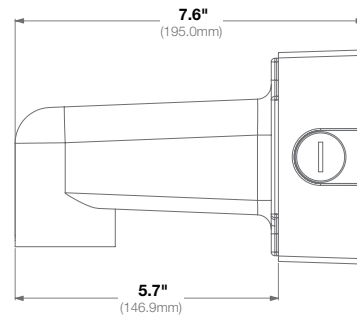

<b>Mechanical</b>	<b>Casing</b>	Die-Cast Aluminum
		IP66 Weather Proof Standard
		IK-10 Impact-Resistant
	<b>Color</b>	Ivory (Pantone® Cool Gray 1C)
	<b>Dimensions</b>	5.87" H (149.31mm) x 4.69" W (119.20mm)
<b>Weight</b>	<b>w/o Camera</b> 2.12lbs (0.96kg)	

## AV-WMJB

Wall Mount Bracket with Junction Box

<b>Mechanical</b>	<b>Casing</b>	Die-Cast Aluminum
		IP66 Weather Proof Standard
		IK-10 Impact-Resistant
	<b>Color</b>	Ivory (Pantone® Cool Gray 1C)
	<b>Dimensions</b>	7.68" L (195.05mm) x 4.69" W (119.20mm)
<b>Weight</b>	<b>w/o Camera</b> 2.49lbs (1.13kg)	