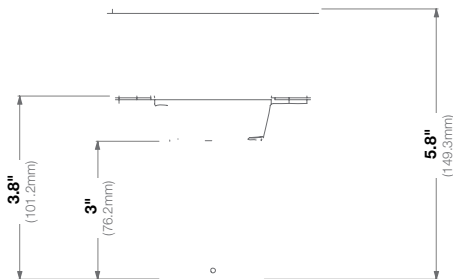

<b>Mechanical</b>	<b>Casing</b>	Die-Cast Aluminum
		IP66 Weather Proof Standard
		IK-10 Impact-Resistant
	<b>Color</b>	Ivory (Pantone® Cool Gray 1C)
	<b>Dimensions</b>	5.87" H (149.31mm) x 4.69" W (119.20mm)
<b>Weight</b>	<b>w/o Camera</b> 2.12lbs (0.96kg)	