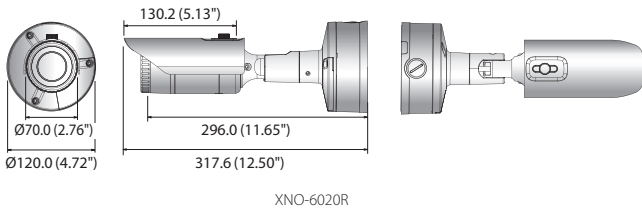

XNO-6010R

XNO-6020R

Accessories (Optional)