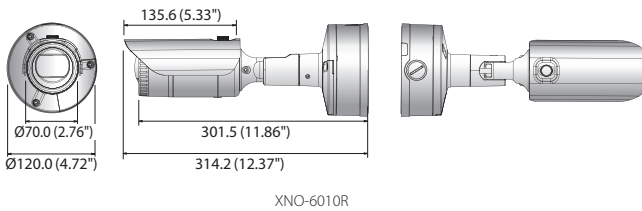

Dimensions

Unit : mm (inch)