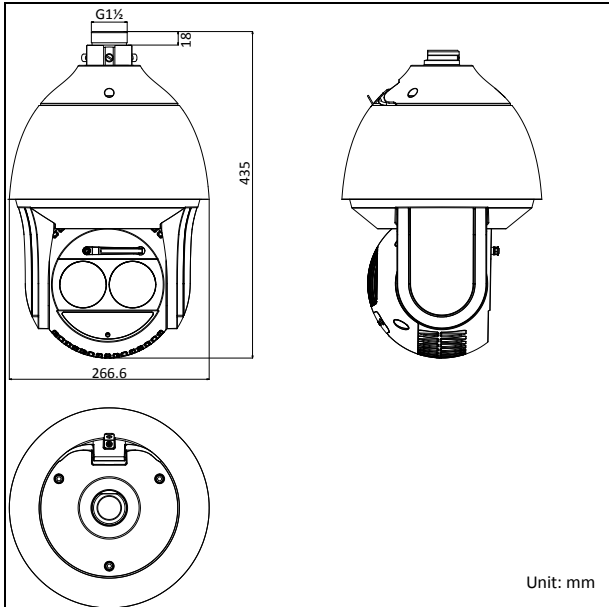

## Specifications

<b>Model</b>	<b>DS-2DF8236I5W-AELW</b>
<b>Camera Module</b>	
Image Sensor	1/1.9" Progressive Scan CMOS
Min. Illumination	Color: 0.002 lux @ (F1.5, AGC ON), B/W : 0.0002 lux @ (F1.5, AGC ON), 0 lux with IR
Max. Image Resolution	1920×1080
Focal Length	5.7-205mm, 36x
Digital Zoom	16X
Zoom Speed	Approx.7.4s(Optical Wide-Tele)
Angle of View	58.7-2.0 degree (Wide-Tele)
Min. Working Distance	10-1500mm(Wide-Tele)
Aperture Range	F1.5~F3.4
Focus Mode	Auto / Semiautomatic / Manual
WDR	120dB
Shutter Time	50Hz: 1~1/30,000s; 60Hz: 1~1/30,000s
AGC	Auto / Manual
White Balance	Auto / Manual /ATW/Indoor/Outdoor/Daylight lamp/Sodium lamp
Day & Night	IR Cut Filter
Privacy Mask	8 privacy masks programmable
Optical Defog	Support
Enhancement	3D DNR, EIS, HLC/BLC, SVC
<b>Pan and Tilt</b>	
Range	Pan:360° endless; Tilt: -20°~90°(Auto Flip)
Speed	Pan Manual Speed: 0.1~160°/s, Pan Preset Speed: 240°/s Tilt Manual Speed: 0.1~120°/s, Tilt Preset Speed: 200°/s
Number of Preset	300
Patrol	8 patrols, up to 32 presets per patrol
Pattern	4 patterns, with the recording time not less than 10 minutes per pattern
Park Action	Preset / Patrol / Pattern / Auto scan / Tilt scan / Random scan / Frame scan / Panorama scan
Scheduled Task	Preset / Patrol / Pattern / Auto scan / Tilt scan / Random scan / Frame scan / Panorama scan/Dome reboot/Dome adjust/Aux output
<b>Smart Features</b>	
Smart tracking	Manual/ Panorama/ Intrusion trigger/ Line crossing trigger/ Region entrance trigger/ Region exiting trigger/ Smart tracking when patrol between multiple scenarios
Smart detection	Face detection, Intrusion detection, Line crossing detection, Audio exception detection, Region entrance detection, Region exiting detection
ROI encoding	Support 24 areas with adjustable levels
<b>Infrared</b>	
IR Distance	Up to 500m

## Dimensions