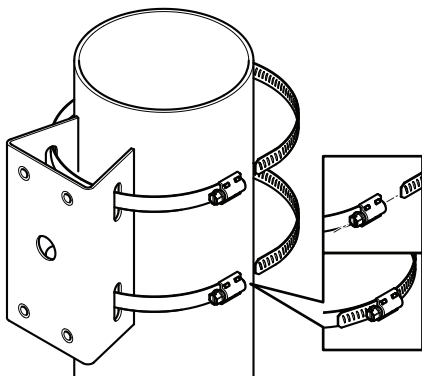

INSTALLATION GUIDE

AXIS T91C67 Pole Mount

1x

2x

4x

4x

4x

i

Ø 90 mm - Ø 160 mm
(Ø 3.5 in - Ø 6.3 in)

1

2

2.0 Nm
(1.5 lb ft)

3

Installation Guide

AXIS T91C67 Pole Mount

© Axis Communications AB, 2014