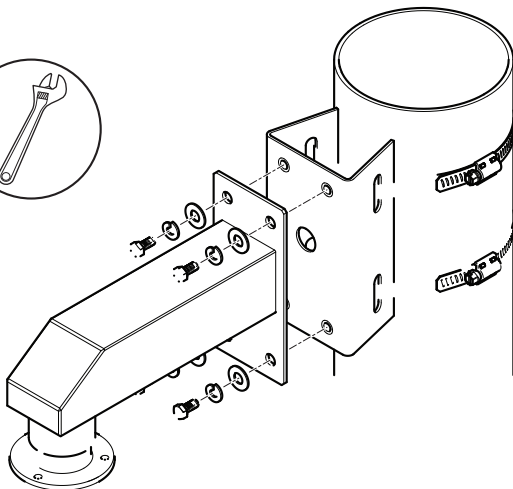

INSTALLATION GUIDE

AXIS T91C67 Pole Mount

1x

2x

4x

4x

4x

i

Ø 90 mm - Ø 160 mm
(Ø 3.5 in - Ø 6.3 in)

1

2

2.0 Nm
(1.5 lb ft)

3

Installation Guide

AXIS T91C67 Pole Mount

© Axis Communications AB, 2014