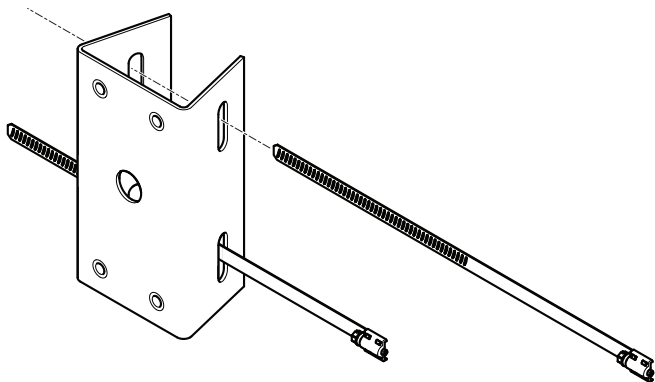

INSTALLATION GUIDE

AXIS T91C67 Pole Mount

1x

2x

4x

4x

4x

i

Ø 90 mm - Ø 160 mm
(Ø 3.5 in - Ø 6.3 in)

1

2

2.0 Nm
(1.5 lb ft)

3

Installation Guide

AXIS T91C67 Pole Mount

© Axis Communications AB, 2014