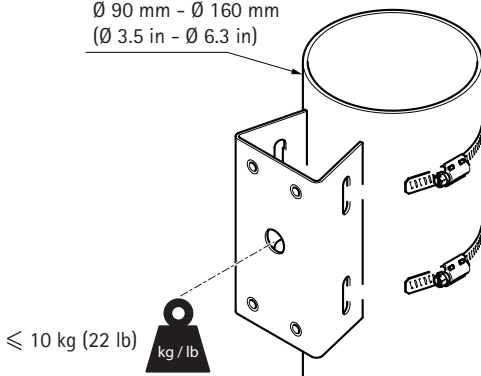

INSTALLATION GUIDE

AXIS T91C67 Pole Mount

1x

2x

4x

4x

4x

i

Ø 90 mm - Ø 160 mm
(Ø 3.5 in - Ø 6.3 in)

1

2

2.0 Nm
(1.5 lb ft)

3

Installation Guide

AXIS T91C67 Pole Mount

© Axis Communications AB, 2014