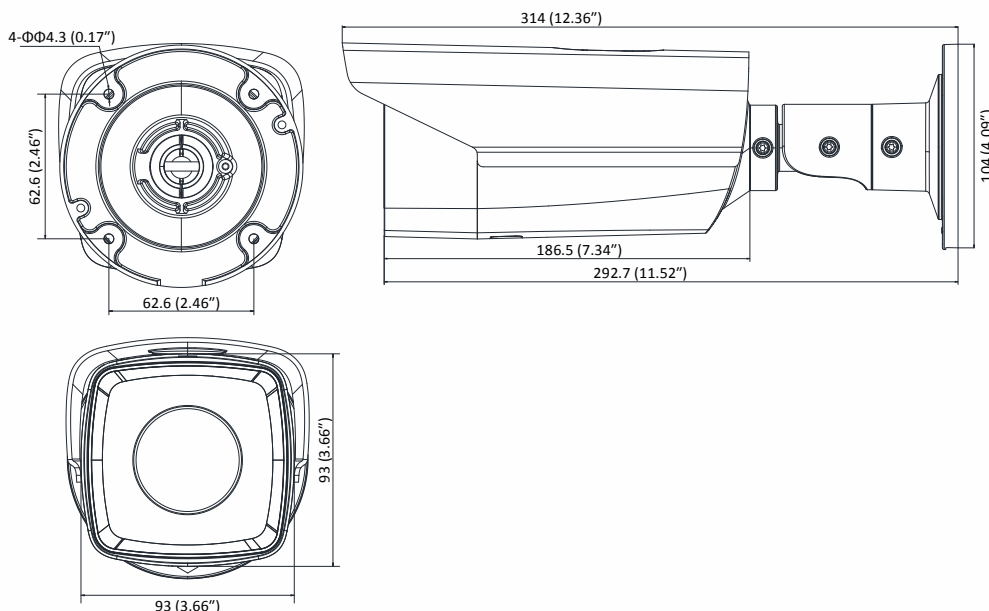

Smart functions Range Table

Note: The table below is only for reference, the performance varies from model to model, and the specific data is based on 17 μm detector pitch.

Lens (focal length)	7mm	10mm	15mm	25mm	35mm	50mm	75mm
VCA range (humans)	50m	72m	110m	183m	255m	360m	540m
VCA range (Vehicles)	144m	205m	308m	514m	720m	1029m	1544m
Temperature measurement (Object:2×2 m)	164m	234m	351m	585m	819m	1170m	1775m
Temperature measurement ((Object:1×1 m)	83m	118m	177m	295m	413m	590m	885m
Fire Detection (Object:2×2 m)	412m	588m	882m	1470m	2058m	2940m	4410m
Fire Detection (Object:1×1 m)	206m	294m	441m	735m	1029m	1470m	2205m

Order Models

DS-2TD2136-7, DS-2TD2136-10, DS-2TD2136-15, DS-2TD2136-25, DS-2TD2136-35

Dimensions

Distributed by

HIKVISION®

Headquarters

No.555 Qianmo Road, Binjiang District,
Hangzhou 310051, China
T +86-571-8807-5998
overseasbusiness@hikvision.com