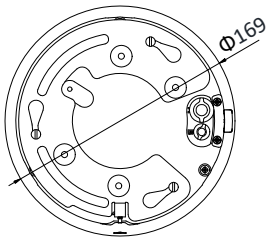

Order Model

DS-2DE4A204IW-DE (2.8-12mm), 12 VDC & PoE+ (802.3at, class4)

Dimensions

Unit: mm