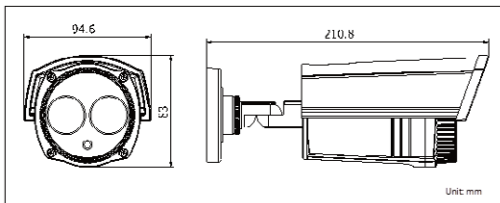

DS-2CE16D5T-IT3

HD1080p TurboHD EXIR Bullet Camera

EXIR

Key Features

- HD1080p Video Output
- HD-TVI Standard Technology
- True Day/Night
- OSD Menu, 3D DNR, Smart IR
- EXIR Technology, 40 m IR Distance
- IP66 Weatherproof
- Up-the-Coax (UTC) OSD Menu Control
- 120 dB Wide Dynamic Range

Dimensions

Accessories

Video Balun
DS-1H18

Order Model

DS-2CE16D5T-IT3

DS-2CE16D5T-IT3	
Camera	
Image Sensor	1/3" progressive scan CMOS
Signal System	NTSC
Effective Pixels	1920 x 1080
Minimum Illumination	0.043 lux @ (f/2.5, AGC on), 0 lux with IR
Shutter Speed	1/25 (1/30) sec. to 1/50,000 sec.
Lens	3.6 mm, f/2.5 (2.8 mm, 6 mm, 12 mm, options); Angle of view: 80° (3.6 mm), 103.5° (2.8 mm), 54.3° (6 mm), 24.3° (12 mm)
Lens Mount	M12
Angle Adjustment	Pan: 0° to 360°, tilt: 0° to 90°, rotation: 0° to 360°
Day/Night	IR cut filter
Wide Dynamic Range	120 dB
Synchronization	Internal synchronization
Video Frame Rate	1080p @ 30 fps
CVBS	1 V p-p composite output (75Ω/BNC)
S/N Ratio	More than 52 dB
Menu	
Scene	Indoor, Outdoor, Indoor, LOW-LIGHT
Camera ID	On/off (15 characters, position programmable)
AGC	Supported
White Balance	ATW, AWC-SET, Indoor, Outdoor, Manual
D/N Mode	Color/BW/EXT
Motion Detection	Supported, maximum 4 zones
Privacy Mask	8, selectable color or mosaic
Anti-Flicker	On/off
Languages	English, Japanese, CHN1, CHN2, Korean, German, French, Italian, Spanish, Polish, Russian, Portuguese, Dutch, Turkish, Hebrew, and Arabic
Functions	3D digital noise reduction, sharpness, brightness, digital zoom, mirror
General	
Working Temperature/ Humidity	-30° C–60° C (-22° F–140° F) Humidity 90% or less (non-condensing)
Power Supply	12 VDC
Power Consumption	Maximum 5 W
IR Range	Up to 40 m IR range
Communication	Up-the-Coax
Dimensions	94.6 mm × 83 mm × 210.8 mm (3.72" × 3.27" × 8.30")
Weight	700 g (1.54 lbs.)