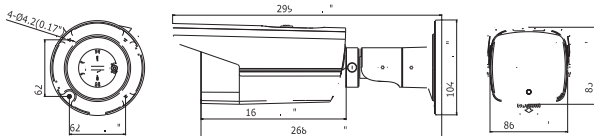

Dimensions

Accessories -

CB130
Conduit Base

CBS
Conduit Base

DS 2CD2T42WD I5	
Camera	
Image Sensor	1/3" progressive scan CMOS
Minimum Illumination	Color: 0.028 @ f/2.0, AGC on; BW: 0 lux with IR
Shutter Speed	1/3 s to 1/10,000 s
Slow Shutter	Supported
Lens	4 mm, 6 mm options
Angle of View	83° (4 mm), 56° (6 mm)
Lens Mount	M12
Day/Night	IR cut filter with auto switch
Digital Noise Reduction	3D DVR
Wide Dynamic Range	120 dB
Pan/Tilt/Rotation	3-axis positioning
Compression Standards	
Video Compression	H.264+/H.264/MJPEG
H.264 Type	Main profile
Video Bit Rate	256 Kbps to 16 Mbps
Dual Streams	Yes
Image	
Maximum Resolution	2688 × 1520
Frame Rate	20 fps (2688 × 1520), 30 fps (1920 × 1080), (1280 × 720)
Image Settings	Compression, color, saturation, brightness, contrast, sharpness, rotate mode, privacy mask
Backlight Compensation	Yes, zone configured
Region of Interest (ROI)	Yes
Analytics	
Smart Features	Line crossing detection, intrusion detection
Network	
Network Storage	NAS (supports NFS, SMB/CIFS)
Alarm Triggers	Motion detection, line crossing detection, intrusion detection, tamper alarm, network disconnect, IP address conflict, storage exception
Protocols	TCP/IP, UDP, ICMP, HTTP, HTTPS, FTP, DHCP, DNS, DDNS, RTP, RTSP, RTCP, PPPoE, NTP, UPnP, SMTP, SNMP, IGMP, 802.1X, QoS, IPv6, Bonjour
Security	Flash-prevention, dual stream, heartbeat, mirror, password protection, privacy mask, watermark, IP address filtering, anonymous access
Standards	ONVIF (PROFILE S, PROFILE G), PSIA, CGI, ISAPI
Interface	
Communication	1 RJ-45 10M/100M Ethernet port
General	
Operating Conditions	-30° C to 60° C (-22° F to 140° F), humidity 95% or less (non-condensing)
Power	12 VDC ±10%, PoE (802.3af)
Power Consumption	Maximum 7.5 W
IR Range	50 meters (~165 feet)
Ingress Protection Level	IP67
Dimensions	299.71 mm × 86.48 mm × 85.11 mm (11.8" × 3.4" × 3.35")
Weight	1200 g (2.65 lbs.)