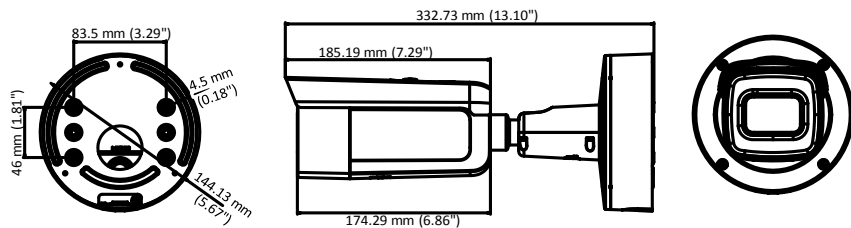

Dimensions:

WDR
120dB

Platinum 5.0MP Network Motorized Lens Bullet Camera CMIP9853W-SZ

CAMERA	
Image Sensor	1/2.9" Progressive Scan CMOS
Min. Illumination	0.01Lux @(F1.2, AGC ON), 0.014 Lux @(F1.4, AGC ON), 0 Lux with IR
Shutter Speed	1/3 s to 1/100,000s
Slow Shutter	Support
Lens	2.8 - 12 mm @ F1.4, Motorized lens , Angle of view: 88° - 29°
Lens Mount	Φ14
Day & Night	IR Cut Filter
DNR	3D DNR
Wide Dynamic Range	120dB
3-Axis Adjustment	Pan:0° - 360°, Tilt: 0° - 90°, Rotation: 0° - 360°
Compression Standard	
Video Compression	Main stream: H.265+/H.265/H.264 Zip+/H.264 Sub stream: H.265+/H.265/H.264 Zip+/H.264/MJPEG Third stream: H.265+/H.265/H.264 Zip+/H.264
H.264 Type	Main Profile/High Profile
H.265 Type	Main Profile
Video Bit Rate	32 Kbps to 16 Mbps
Audio Compression	G722.1/G711ulaw/G711alaw/G726/MP2L2
Audio Bit rate	32 to 128kbps
Smart Feature-set	
Behavior Analysis	Line crossing detection, intrusion detection, unattended baggage detection, object removal detection
Face Detection	Support
Region of Interest	Support 1 fixed region for each stream
Image	
Max. Resolution	2944× 1656
Frame Rate	50Hz: 20 fps (2944× 1656), 25 fps (2560 × 1440, 1920 × 1080, 1280 × 720) 60Hz: 20 fps (2944× 1656), 30 fps (2560 × 1440, 1920 × 1080, 1280 × 720)
Sub Stream	50Hz: 25fps (640 × 360, 352 × 288) 60Hz: 30fps (640 × 360, 352 × 240)
Third Stream	50Hz: 25fps (1280 × 720, 640 × 360, 352 × 288) 60Hz: 30fps (1280 × 720, 640 × 360, 352 × 240)
Image Enhancement	BLC/3D DNR
Image Setting	Rotate mode, saturation, brightness, contrast, sharpness adjustable by client software or web browser
Day/Night Switch	Auto/Schedule/Triggered by Alarm In
Network	
Network Storage	Support Micro SD/SDHC/SDXC card (128G), local storage and NAS (NFS,SMB/CIFS), ANR
Alarm Trigger	Motion detection, video tampering, network disconnected, IP address conflict, illegal login, HDD full, HDD error, Alarm input, Alarm output