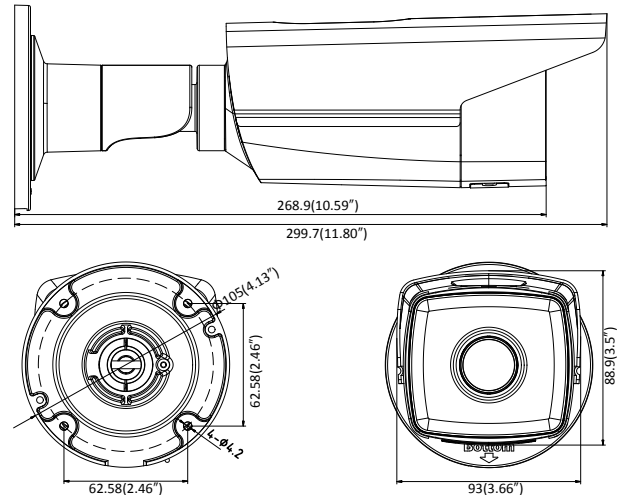

Dimensions: