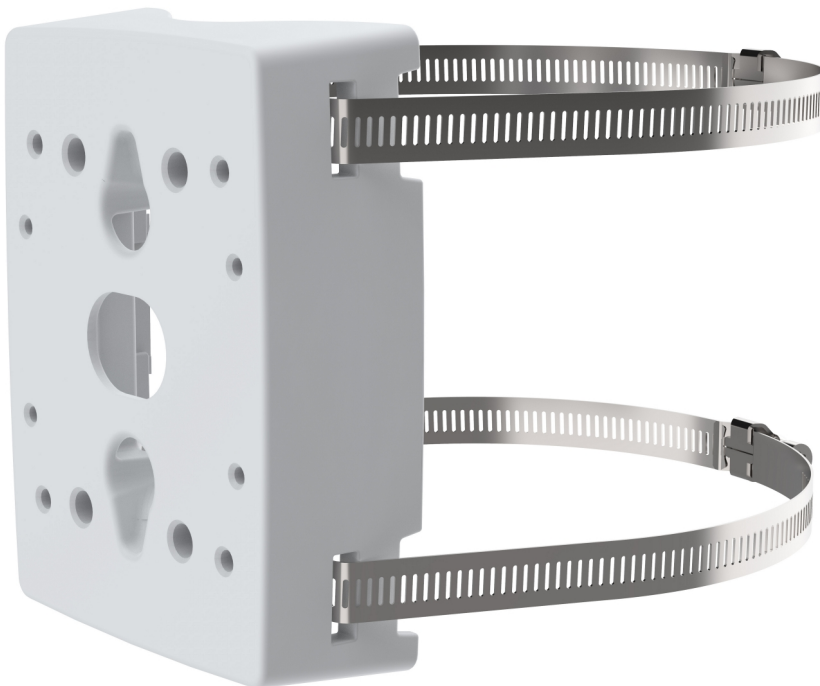

### Pole mount for different pole diameters

AXIS T91B47 Pole Mount is designed for both indoor and outdoor use. It is available in two versions with different lengths of marine-grade (SS316L) stainless steel straps. One version for poles with diameter between 50–150 mm (2–6 in), and one for poles with diameter between 100–410 mm (4–16 in) in diameter. Additionally, it can be used for attaching cameras to beams. When AXIS T91B47 is used for Axis fixed dome or fixed bullet cameras, no additional accessories such as pendant kits are required, ensuring a cost-efficient solution.

- > **Suitable for a wide range of pole diameters**
- > **Safe and easy to install**
- > **IK10-rated vandal resistance**
- > **NEMA 4X-rated corrosion protection**
- > **Axis stainless steel (SS316L) straps included**