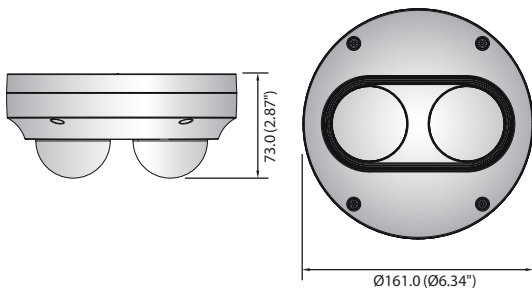

PNM-7000VD

2M Multi-Directional Camera

Key Features

- 2ea x 1920 x 1080 resolution
- Max. 60fps@2M (H.265 / H.264)
- H.265, H.264, MJPEG codec supported
- Day & Night, WDR (150dB)
- Loitering, Directional detection, Fog detection, Motion detection, Tampering
- SD/SDHC/SDXC memory 2 slots (each camera), WiseStreamII Support

Dimensions

Unit : mm (inch)

Lens (Optional)

SLA-2M2400D

SLA-2M2800D

SLA-2M3600D

SLA-2M6000D

Accessories (Optional)