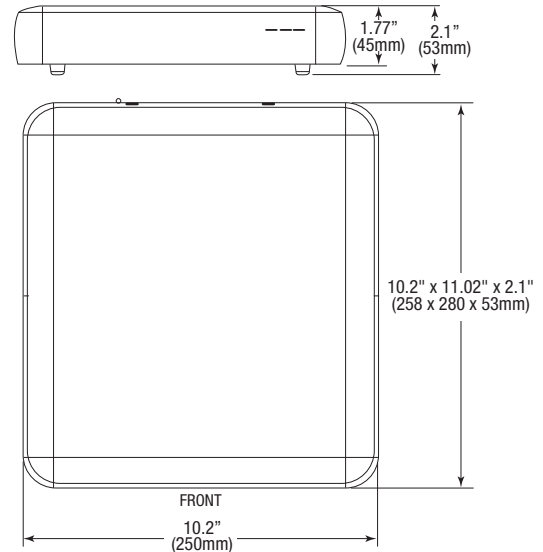

Available models

Non-RAID models:

- DW-BJNAS4T- 4TB storage
- DW-BJNAS6T- 6TB storage
- DW-BJNAS8T- 8TB storage
- DW-BJNAS10T- 10TB storage
- DW-BJNAS12T- 12TB storage
- DW-BJNAS16T- 16TB storage
- DW-BJNAS20T- 20TB storage

RAID1 models:

- DW-BJNAS8TR- 4TB storage
- DW-BJNAS12TR- 6TB storage
- DW-BJNAS16TR- 8TB storage
- DW-BJNAS20TR- 10TB storage

Dimensions

unit: inch (mm)

Specifications

PART NUMBER	DW-BJNASxT	DW-BJNASxTR
Operating system	Linux [®] embedded	
Form factor	Desktop	
CPU	ARM Cortex-A9 dual-core@1.0ghz	
RAM	512MB	
Flash memory	128MB	
Maximum hard drives	2 x SATA HDD	
Maximum storage capacity	20TB (1 x 10TB)	10TB (2 x 10TB, RAID1)
RAID	N/A	RAID1
File system	EXT4	
Max. recording channel	12ch with MEGApix [®] CaaS [™] Max 32 2.1MP cameras with Blackjack [®] Bolt [™] and Blackjack [®] Cube [™]	
Max. recording bandwidth	Max. 160Mbps throughput	
LAN	1 x gigabit ethernet (RJ45 connector)	
Protocol	SMB, HTTP, SMTP, NTP	
Remote configuration	DW Spectrum [®] IPVMS Client, Blackjack [®] NAS web viewer	
Supported browsers	Microsoft [®] IE [®] 10 or higher Google [®] Chrome [®] 57 or higher Mac [®] Safari [®] 9 or higher (required) Firefox [®] 43 or higher	
LED indicators	HDD status, power	
Operating temperature	41°F~104°F (5°C~40°C)	
Operating humidity	20~90% (RH) non-condensing	
Power supply	DC 12V	
Power consumption	36W, 3A	
Dimensions (WxDxH)	10.2" x 11.02" x 2.1" (258 x 280 x 53mm)	
Weight	Gross: 4.73lbs (2.1Kg) Net: 3.3lbs (1.5Kg)	Gross: 6.16lbs (2.8Kg) Net: 3.3lbs (1.5Kg)
Warranty	5 year limited	