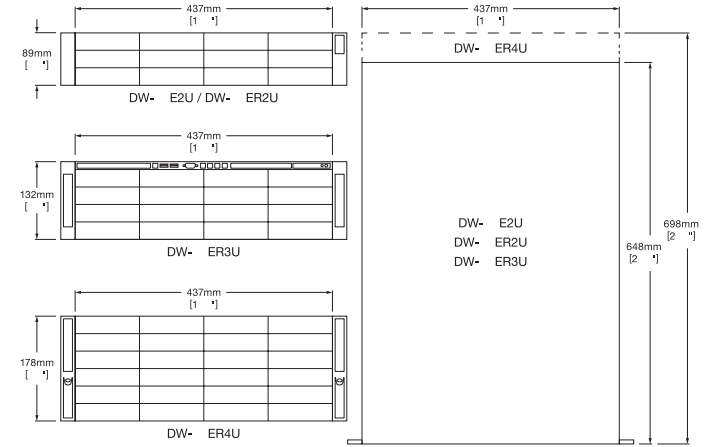

Dimensions

Unit: mm [inch]

Specifications

PART NUMBER		2U -12 Bay	3U - 16 Bay	4U -24 Bay	4U -36 Bay	
Maximum IP Cameras		128				
Included IP Licenses		8				
Form Factor		Rack Mount				
Operating System	Windows® 7 64 Bit	DW-BJER2UXXT	DW-BJER3UXT	DW-BJER4UXXT		
	Linux Ubuntu®	DW-BJER2UXXT-LX	DW-BJER3UXT-LX	DW-BJER4UXXT-LX		
CPU		Intel® i7® Processor				
Memory		16GB				
Ethernet Port		2x Gigabit Ethernet (RJ45)				
		Options: DW-R4NIC - Upgrade Quad GB NIC Card *				
System		Max Video Storage Rate (Mbps) 600Mbps				
Storage		Maximum Hard Drives	2 x SSD + 12 x HDD	2 x SSD + 16 x HDD	2x SSD + 24 x HDD	2 x SSD + 34 x HDD
		Maximum Storage	44TB RAID 5 Option: RAID 6*	90TB RAID 5 Option: RAID 6*	138TB RAID 5 Option: RAID 6*	198TB RAID 5 Option: RAID 6*
Video-Out		Outputs	4x HD Display Port Outputs, simultaneous monitors			
		Video Card	AMD FinePro W4100			
		Resolution	4x Mini Display Port to True HD adapters			
Pre-Loaded VMS Software		DW Spectrum® IPVMS				
Keyboard & Mouse		Included				
Rail Kit		Included				
Power Supply		Dual 920W**, Redundant Power Supply			Dual 1280W**, Redundant Power Supply	
Operating Temperature and Humidity		41°F~104°F / 20~90% RH				
Dimension (WxDxH) (inches)		17.2" x 25.5" x 3.5"	17.2" x 25.5" x 5.25"	17.2" x 25.5" x 7"		
Field Repair Kit		DW-FRK2U	---	---	---	
Warranty		5 Year Limited				

*NOTE: Maximum supported IP Cameras must be equal to max throughput information.