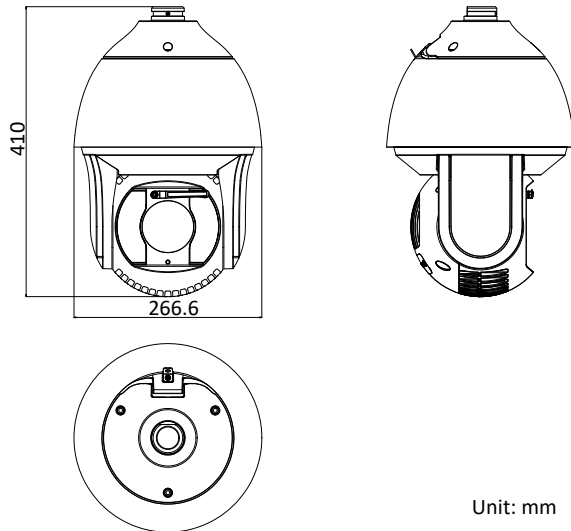

Order Model

DS-2DF8836IX-AEL, without wiper, 24 VAC & Hi-PoE

DS-2DF8836IX-AELW, with wiper, 24 VAC & Hi-PoE

Dimensions

Unit: mm