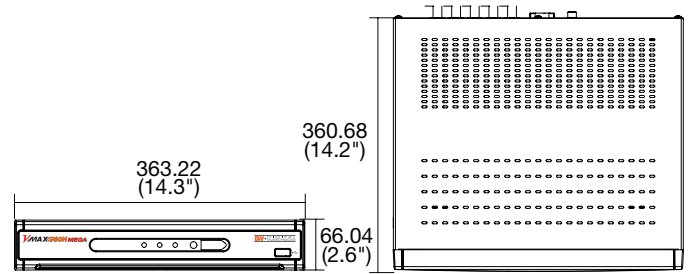

Dimensions (unit : mm)