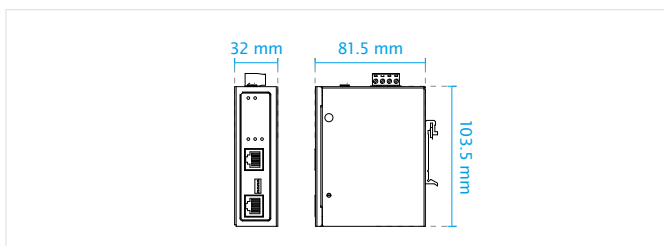

Dimensions