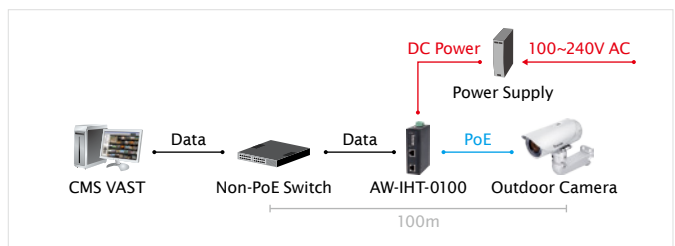

Application Diagram

All specifications are subject to change without notice. Copyright © VIVOTEK INC. All rights reserved. Ver. 4

VIVOTEK INC.
6F, No.192, Lien-Cheng Rd., Chung-Ho,
New Taipei City, 235, Taiwan, R.O.C.
T: +886-2-82455282 F: +886-2-82455532
E: sales@vivotek.com

VIVOTEK USA
2050 Ringwood Avenue,
San Jose, CA 95131
T: 408-773-8686 F: 408-773-8298
E: salesusa@vivotek.com

VIVOTEK Europe
Randstad 22-133, 1316BW Almere,
The Netherlands
T: +31(0)36-5298-434
E: saleseurope@vivotek.com

VIVOTEK India
602, Best sky Tower, Plot No. F-5,
Netaji Subhash Place, Pitam Pura, Delhi-110 034
T: +91-11-45137465
E: salesindia@vivotek.com