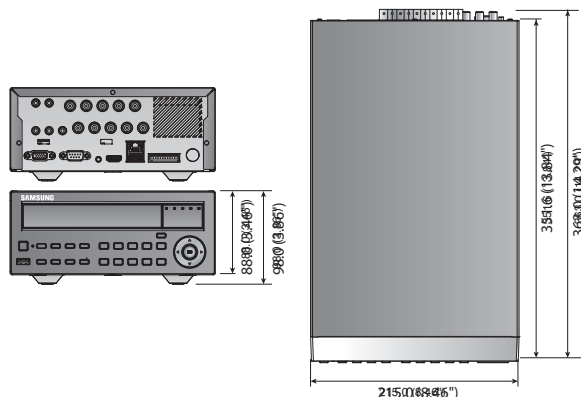

## Key Features

- 4CH 1280H real-time DVR
- Up to 120(NTSC) / 100(PAL)fps recording rate
- HDMI / VGA video output
- 4CH audio inputs / 1CH audio output
- Max. 1 internal HDD
- PTZ control via coaxial cable (Samsung CCVC, Pelco-C)
- DVD-RW, Smart phone support (Android / iOS)
- Smart searching, Tampering support

## Dimensions

Unit: mm (inch)