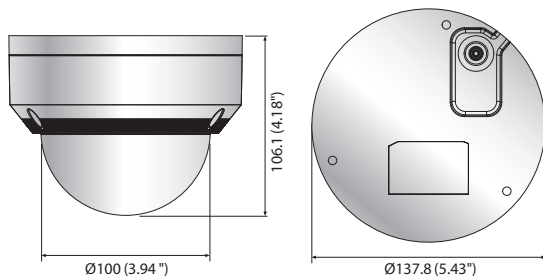

Dimensions

Unit : mm (inch)

Accessories (Optional)

LNV-6071R