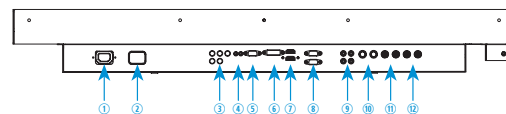

INTERFACE

1. AC110V IN	6. DVI IN	10. S-VIDEO IN/OUT
2. AC110V OUT	7. HDMI1 / HDMI2 IN	11. AV(composite)1 IN/OUT
3. COMPONENT IN	8. RS-232C IN/OUT	12. AV(composite)2 IN/OUT
4. AUDIO OUT/PC STEREO IN	9. AV(composite) SOUND IN/OUT (RCA)	
5. VGA IN		

Contact ViewZ

- Address : 177 W. Orangethorpe Ave., Placentia, CA 92870
- Phone : (714) 996-1177, Fax : (714) 996-1138
- Sales : sales@viewzusa.com
- Specification subject to change without notice.