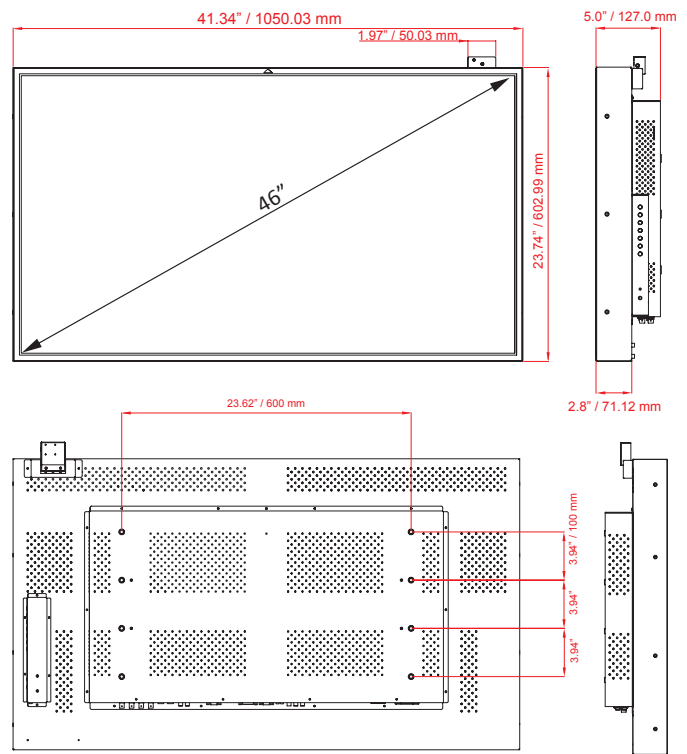

| DIMENSIONS & WEIGHT | |
|-------------------------------|------------------------------------|
| Outline Dimension (W x H x D) | 41.34" x 23.74" x 5" |
| | 1050.03 mm x 602.99 mm x 127mm |
| Net Weight / Gross Weight | 73 lbs (33 kg) / 95 lbs (43kg) |

VZ-46NL ADVANTAGES

- 46" 1080p CCTV LED Monitor
- Narrow 12.5mm Metal Bezel
- Video Wall Construction - Active to Active Bezel Width 25 mm
- OSD Function Control through RS-232C protocol
- Digital & Analog Inputs, 3-Year Warranty
- Image Rotation Feature Prevents "Pixel Burn-In"

DIMENSIONS

INTERFACE

- | | | |
|---------------------------|-------------------------------------|---------------------------|
| 1. AC110V IN | 6. DVI IN | 10. S-VIDEO IN/OUT |
| 2. AC110V OUT | 7. HDMI1 / HDMI2 IN | 11. AV(composite)1 IN/OUT |
| 3. COMPONENT IN | 8. RS-232C IN/OUT | 12. AV(composite)2 IN/OUT |
| 4. AUDIO OUT/PC STEREO IN | 9. AV(composite) SOUND IN/OUT (RCA) | |
| 5. VGA IN | | |