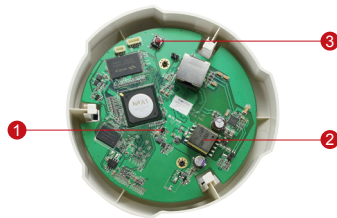

E52

1MP Indoor Dome with D/N,
Adaptive IR, Basic WDR, Fixed Lens

- 1 Megapixel with 720p
- Day & Night with Adaptive IR LED
- Fixed Lens with f3.6mm / F1.8
- Basic WDR (74 dB)
- 30 fps at 1280 x 720

PHOTO INDICATION

- ① Power LED
- ② Ethernet Port
- ③ Reset Button

DIMENSION DIAGRAM

Unit: mm [inch]

ACCESSORY OPTIONS

Power Supply		
PPOE-0001		IEEE 802.3af PoE Injector for Class 1, 2 or 3 devices, with universal adapter

* For more mounting solutions, please refer to Project Planner on www.acti.com

PRODUCT SPECIFICATION

E52

• Device

Device Type	Fixed Indoor Dome Camera
Image Sensor	Progressive Scan CMOS
Sensor Size	1/4"
Effective Pixels	1280(H) X 800(V) (1.02 MP)
Horizontal Resolution	700 TVL
Day / Night	Yes
Low Light Sensitivity	Standard
Minimum Illumination	Color: 0.1 lux at F1.8 (30 IRE, 2400°K); B/W: 0 lux (IR LED on)
Color to B/W switch	ISP based switch, configurable
Mechanical IR Cut Filter	Yes
IR Sensitivity Range	700~1100nm
IR LED	Adaptive IR LED x 10 (850nm)
IR Working Distance	30 m (0 lux, 30 IRE, Gain 255, Auto shutter mode)
Electronic Shutter	1/5 ~ 1/2,000 sec (manual mode); 1/5 ~ 1/10,000 sec (auto mode)
S/N Ratio	52 dB

• General

Power Source / Consumption	PoE Class 2 (IEEE802.3af) / 4.26 W (IR on)
Weight	292 g (0.64 lb)
Dimensions (Ø x H)	128 mm x 99 mm (5.12" x 3.90")
Mount Type	Surface, Pendant, Wall, Corner, Pole, Flush, Gang box
Starting Temperature	-10°C ~ 50°C (14°F ~ 122°F)
Operating Temperature	-10°C ~ 50°C (14°F ~ 122°F)
Operating Humidity	10% ~ 85% RH
Approvals	CE (EN 55022 Class B, EN 55024), FCC (Part15 Subpart B Class B), UL (for optional PoE injector and power adapter), UL Listed (UL 60950-1)