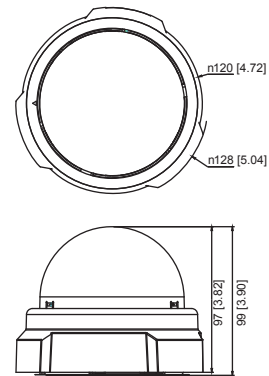

E52

1MP Indoor Dome with D/N,
Adaptive IR, Basic WDR, Fixed Lens

- 1 Megapixel with 720p
- Day & Night with Adaptive IR LED
- Fixed Lens with f3.6mm / F1.8
- Basic WDR (74 dB)
- 30 fps at 1280 x 720

PHOTO INDICATION

- ① Power LED
- ② Ethernet Port
- ③ Reset Button

DIMENSION DIAGRAM

Unit: mm [inch]

ACCESSORY OPTIONS

Power Supply		
PPOE-0001		IEEE 802.3af PoE Injector for Class 1, 2 or 3 devices, with universal adapter

• Lens

Focal Length / Aperture	Fixed focal, f3.6 mm / F1.8
Iris	Fixed iris
Focus	Fixed focus
Lens Mount	Board mount
Horizontal Viewing Angle	60.6°
Viewing Angle Adjustment	Pan: 0° - 330°; Tilt: 20° - 90°

• General

Power Source / Consumption	PoE Class 2 (IEEE802.3af) / 4.26 W (IR on)
Weight	292 g (0.64 lb)
Dimensions (Ø x H)	128 mm x 99 mm (5.12" x 3.90")
Mount Type	Surface, Pendant, Wall, Corner, Pole, Flush, Gang box
Starting Temperature	-10°C ~ 50°C (14°F ~ 122°F)
Operating Temperature	-10°C ~ 50°C (14°F ~ 122°F)
Operating Humidity	10% ~ 85% RH
Approvals	CE (EN 55022 Class B, EN 55024), FCC (Part15 Subpart B Class B), UL (for optional PoE injector and power adapter), UL Listed (UL 60950-1)