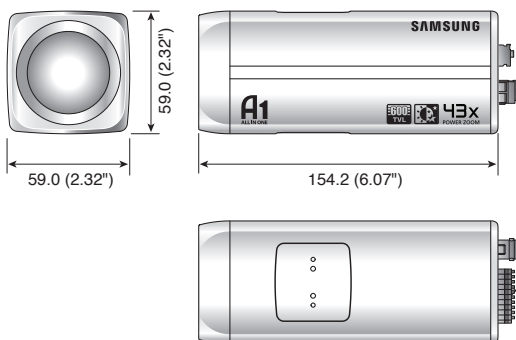

## Key Features

- High resolution of 600TV lines (Color), 700TV lines(B/W)
- Min. illumination 0.7Lux@F1.65 (Color), 0.07Lux (B/W) : SCZ-3430  
Min. illumination 0.2Lux@F1.65 (Color), 0.02Lux (B/W) : SCZ-2430
- Powerful 43x zoom (3.2 ~ 138.5mm), Digital 16x
- WDR, VPS : SCZ-3430, True Day / Night (ICR), Intelligent video, MD, DNR (3D+2D)
- Coaxial control (CCVC), RS-485
- Dual power, 24V AC & 12V DC

## Dimensions

Unit : mm (inch)