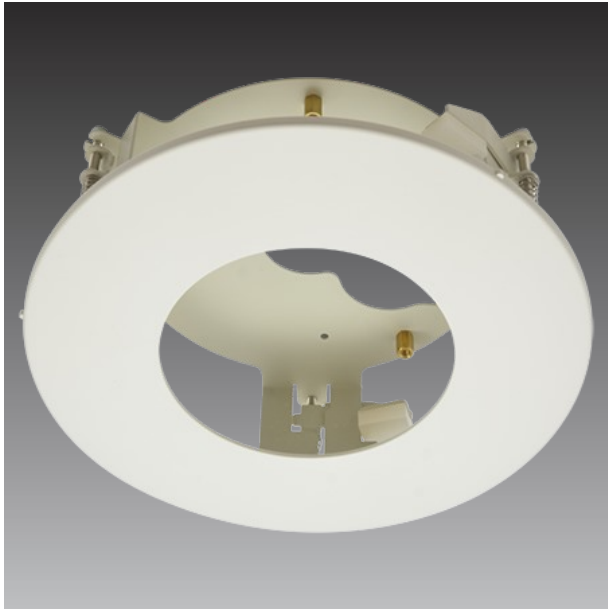

# PMAX-1014

Flush Mount Kit (for E610)

### Device

Product Type	Camera Mount
Application Environment	Indoor
Description	Flush Mount Kit (for E610)

### General

Weight	372g (0.820lb)
Dimensions	(Ø x H): 197.2mm x 86.2mm (7.77" x 2.84")
Color	Warm Gray
Warranty	1 Year(s)

### Dome - Zoom Dome

E617	 <p>10MP Indoor Zoom Dome with D/N, Adaptive IR, Basic WDR, 4.3x Zoom lens, f3.1-13.3mm/F1.4-4.0 (HOV:90.6°-34.3°), P-Iris, Auto Focus (for installation), H.264, 1080p/30fps, 2D+3D DNR, Audio, MicroSDHC/MicroSDXC, PoE, IK09, DI/DO</p>
------	---