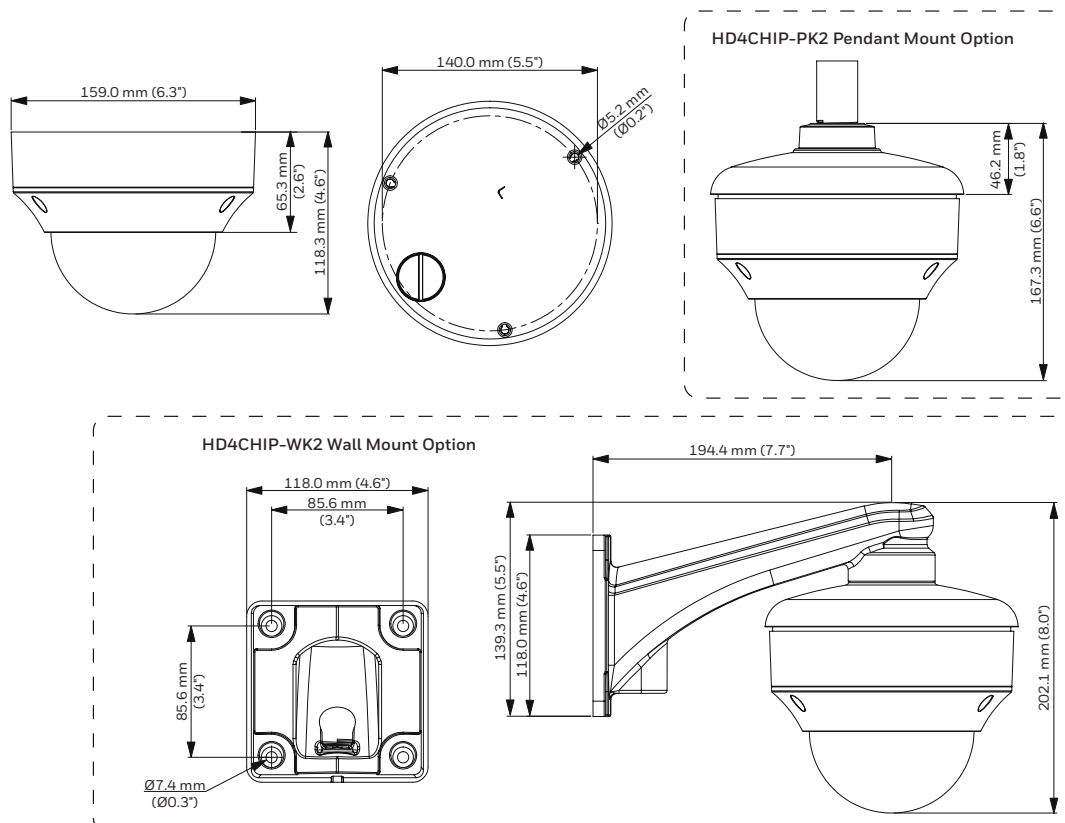

DIMENSIONS

12 MP (4K Ultra HD) Outdoor IR IP Minidome Cameras Technical Specifications

OPERATIONAL		
VIDEO STANDARD	NTSC/PAL	
SCANNING SYSTEM	Progressive scan	
IMAGE SENSOR	1/1.7" 12 MP progressive CMOS	
NUMBER OF PIXELS (H × V)	4000 × 3000	
MINIMUM ILLUMINATION	0.02 lux color @ F1.53, 0 lux B/W with IR LEDs on @ F1.5	
S/N RATIO	50 dB	
ELECTRONIC SHUTTER SPEED	Auto, Manual, 1/3(4) – 1/100,000 s	
IR DISTANCE	Up to 145 ft. (45 m), depending on scene reflectance	
DAY/NIGHT	Auto (ICR)/Color/BW	
BACKLIGHT COMPENSATION	BLC/HLC/DWDR/SSA	
WIDE DYNAMIC RANGE	Digital WDR (DWDR)	
WHITE BALANCE	Auto/Natural/Street Lamp/Outdoor/Customize Region	
GAIN CONTROL	Auto/Manual	
NOISE REDUCTION	3DNR	
PRIVACY MASKING	Up to 4 configurable areas	
CORRIDOR MODE	Yes	
ELECTRONIC IMAGE STABILIZATION	Off/On	
DEFOG	Auto/Manual/Off	
LENS	4.1–12.8 mm, MFZ, F1.53	
ANGLE OF VIEW	Horizontal: 112° – 35°	
AUDIO/TWO-WAY	Line In/Out	
ALARM INPUT/OUTPUT	2/1	
ETHERNET	RJ-45 (10/100/1000Base-T)	
IP SPECIFICATIONS		
VIDEO COMPRESSION	H.265/H.264+/H.264/MJPEG Bit rate control (CBR and VBR)	
RESOLUTION	16:9	8M (3840×2160)/3M (2304×1296)/1080p (1920×1080)/720p (1280×720)
	4:3	12M (4000×3000)/5M (2560×1920)/3M (2048×1536)/1.3M (1280×960)/VGA (640×480)/CIF (352×288/352×240)
	OTHER	8M (4096×2160)/6M (3072×2048)/SXGA (1280×1024)/D1 (704×576/704×480)
FRAME RATE	MAIN STREAM	12M (4000×3000) 1–20 fps; 8M (4096×2160) or lower resolution at 1–25/30 fps
	SUB STREAM	D1/VGA/CIF up to 25/30 fps
	THIRD STREAM	1080p/720p/D1/VGA up to 25/30 fps
AUDIO COMPRESSION	G.711a/G.711Mu/AAC/G.726	
AUDIO STREAM	Full duplex, simplex	
SUPPORTED WEB BROWSERS	Internet Explorer® (11.0+), Firefox, Chrome	
SUPPORTED OS	Windows® 7 32-bit/64-bit, Windows 10	