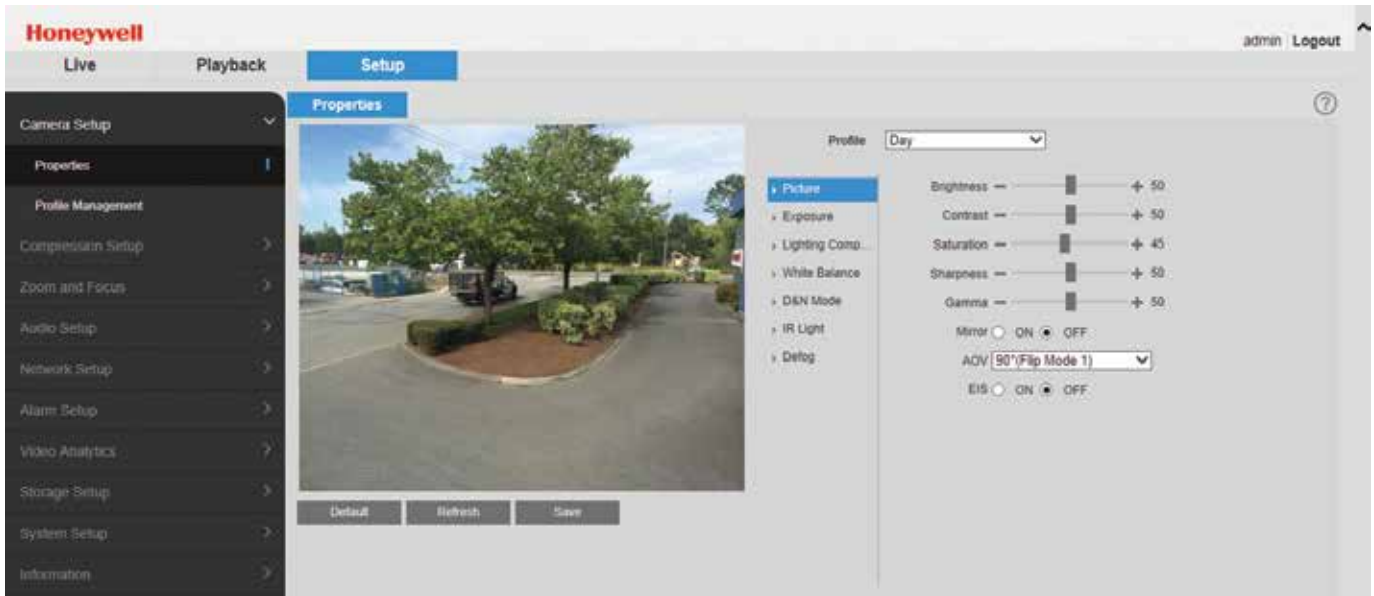

12 MP (4K Ultra HD) Outdoor IR IP Minidome Cameras

FEATURES CONTINUED

The camera can be configured to automatically detect and respond to events such as motion in the scene, alarm inputs, network failure, and/or camera tampering. Automated responses include: sending a notification through email, FTP, and/or HTTP; sending a still image of the event through email and/or FTP; and recording a video clip of the event to a configured microSDHC card. Setup can be done through the web client.