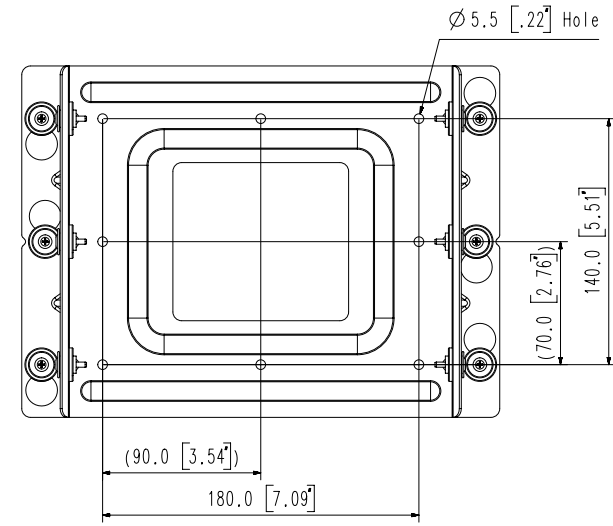

PoE Budget	Max. 32W	
<b>Mechanical</b>		
Color / Material	Black / Steel	
Dimension (WxHxD)	210 x 80 x 250 mm (8.27" x 3.15" x 9.84")	
Weight	Approx 3.4Kg(7.5lb)	
<b>Control Box</b>		
Interface	Indicator	LED(Status indicator) : 6EA - Power(1), Alarm(1), Record(1), GPS(1), RAID(1), HDD Error(1)
	Emergency Button	1 EA
	Audio/Power Switch	Out(1EA, RCA, Line)
	Main I/O	1EA (DB9)
Mechanical	Color / Material	Black / Steel
	Dimension (WxHxD)	118 x 29.2 x 70mm (4.64" x 1.15" x 2.75")
	Weight	0.2Kg

Appearance Drawing TRM-410S  
Unit : mm [inches]