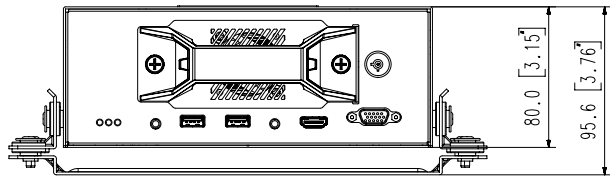

Appearance Drawing TRM-410S
Unit : mm [inches]