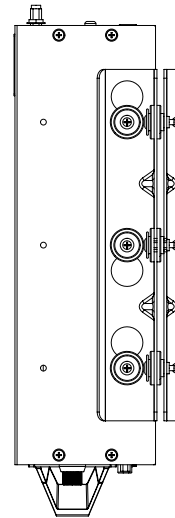

Appearance Drawing TRM-410S
Unit : mm [inches]