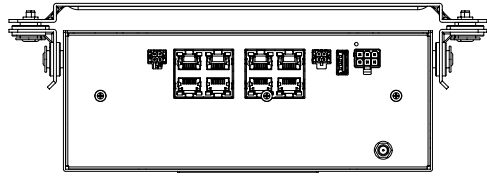

Appearance Drawing TRM-410S
Unit : mm [inches]