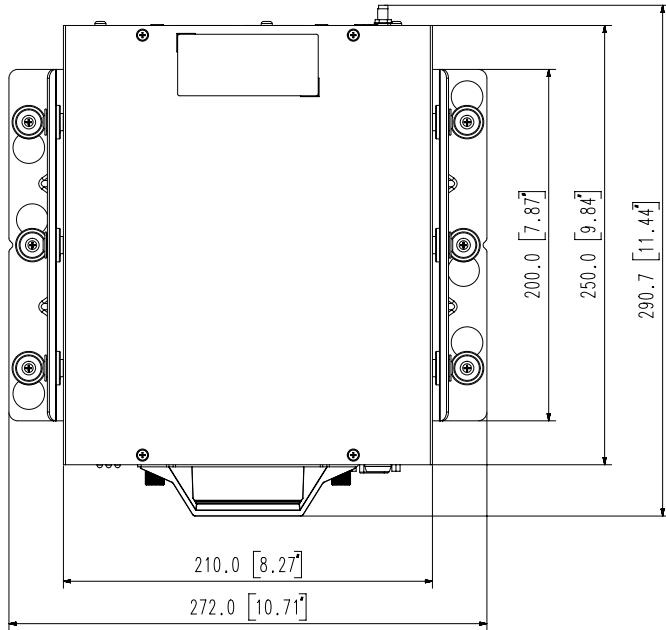

PoE Budget	Max. 32W	
<b>Mechanical</b>		
Color / Material	Black / Steel	
Dimension (WxHxD)	210 x 80 x 250 mm (8.27" x 3.15" x 9.84")	
Weight	Approx 3.4Kg(7.5lb)	
<b>Control Box</b>		
Interface	Indicator	LED(Status indicator) : 6EA - Power(1), Alarm(1), Record(1), GPS(1), RAID(1), HDD Error(1)
	Emergency Button	1 EA
	Audio/Power Switch	Out(1EA, RCA, Line)
	Main I/O	1EA (DB9)
Mechanical	Color / Material	Black / Steel
	Dimension (WxHxD)	118 x 29.2 x 70mm (4.64" x 1.15" x 2.75")
	Weight	0.2Kg

Appearance Drawing TRM-410S  
Unit : mm [inches]