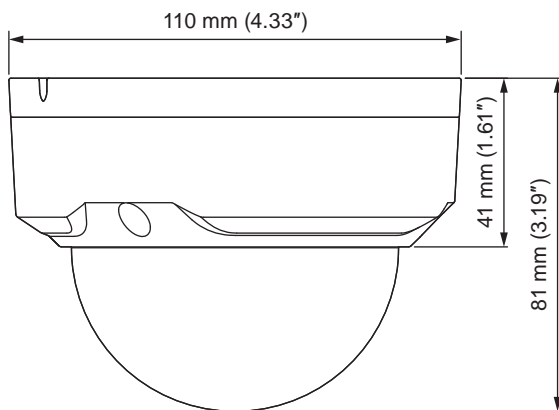

NETWORK (CONT'D)	
PROTOCOLS	IPv4/v6, TCP/IP, UDP, RTP, RTSP, RTCP, HTTP, HTTPS, SSL, FTP, SMTP, DHCP, PPPoE, UPnP, SNMP v2/v3, Bonjour, DNS, DDNS, IEEE 802.1X, QoS, NTP
INTEROPERABILITY	ONVIF Profile S
MAXIMUM USER ACCESS	20 users
SECURITY	User account and password protection, HTTPS, IP filter, IEEE 802.1X, digest authentication, user access log, TLS1.2, AES-256, SSH/Telnet closed, FTP disabled
EVENT	Network disconnection, IP address conflict, illegal access, video tampering, motion detection
EVENT NOTIFICATION	Record (NAS and FTP), relay output, email, snapshot
ELECTRICAL	
POWER SUPPLY	PoE (802.3af) Class 0, 12 VDC
POWER CONSUMPTION	4.58 W max. (IR LEDs on)
MECHANICAL	
DIMENSIONS	110 mm × 81 mm (4.33" × 3.19")
PRODUCT WEIGHT	0.34 kg (0.75 lb)
PACKAGE WEIGHT	0.47 kg (1.04 lb)
CONSTRUCTION	Die-cast aluminum housing with powder coat
CONSTRUCTION COLOUR	RAL 9003 (White)
ENVIRONMENTAL	
OPERATING TEMPERATURE	-30°C to 60°C (-22°F to 140°F)
STORAGE TEMPERATURE	-30°C to 60°C (-22°F to 140°F)
RELATIVE HUMIDITY	Less than 95%, non-condensing
INGRESS PROTECTION	IP66
IMPACT RESISTANCE	IK10
REGULATORY	
EMISSIONS	FCC Part15B, EN 55032
IMMUNITY	EN 50130-4
SAFETY	EU: EN 60950-1 North America UL listed to UL/CSA 60950-1
ROHS	EN 50581

## DIMENSIONS