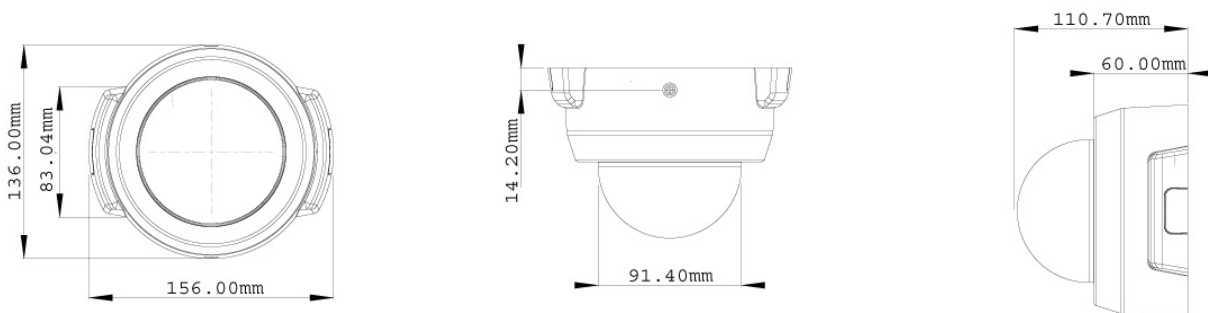

### In-Ceiling Mount

**SPECIFICATIONS**

Camera		
Image Sensor	1/3" progressive scan CMOS	
Picture Elements	1280 (H) x 1024 (V)	
Minimum Illumination	Color	0.15 Lux (1/30 sec), 0.08 Lux (1/5 sec)
	B/W IR ON	0 Lux
Shutter Speed	Automatic, Manual (1/5 ~ 1/8000 sec)	
White Balance	Automatic, Manual (2800K ~ 8500K)	
Gain Control	Automatic	
S/N Ratio	50 dB	
BLC	Yes	
Lens		
Megapixel	Yes	
Day/Night	Yes (with removable IR-cut filter)	
Lens Type	Varifocal	
Focal Length	3 ~ 9 mm	
Maximum Aperture	F/1.3	
Mount	Ø 14 mm	
Image Format	1/3"	
Operation	Focus	Manual (w / lock)
	Zoom	Manual (w / lock)
	Iris	DC drive
Max. Torque (Focus/ Zoom Screws)	0.049 N.m	
IR LED Quantity	10 IR LEDs	
IR Distance	15 m / 50 ft (Max.)	
Operation		
Video Compression	H.264, MJPEG	
Video Streaming	Dual streams from H.264 and MJPEG	
Frame Rate	30 fps at 1280 x 1024 * The frame rate and the performance may vary depending on the number of connections and data bitrates (different scenes).	
Image Setting	Brightness, Contrast, Sharpness, Gamma, White Balance, Flicker-less, Image Orientation, Shutter Speed, Backlight Compensation, D/N Sensitivity, WDR, Defog	
Audio Compression	G.711, AAC (16 kHz / 16 bit) * AAC is only supported by GV-System V8.5 or later	
Two-way Audio	Yes	
Sensor Input	1 Input (Dry Contact)	
Alarm Output	1 Output (200mA 5V DC)	
Video Resolution		
Main Stream	4:3	1280 x 960, 640 x 480, 320 x 240
	16:9	1280 x 720, 640 x 360, 448 x 252
	5:4	1280 x 1024, 640 x 512, 320 x 256
Sub Stream	4:3	640 x 480, 320 x 240
	16:9	640 x 360, 448 x 252
	5:4	640 x 512, 320 x 256
Network		
Interface	10/100 Ethernet	
Ethernet Protocol	HTTP, HTTPS, TCP, UDP, SMTP, FTP, DHCP, NTP, UPnP, DynDNS, 3GPP/ISMA, RTSP, PSIA, SNMP, QoS (DSCP), ONVIF	
Mechanical		
Camera Angle Adjustment	Pan	0° ~ 350°
	Tilt	10° ~ 90°
	Rotation	0° ~ 340°
Temperature Detector	Yes	