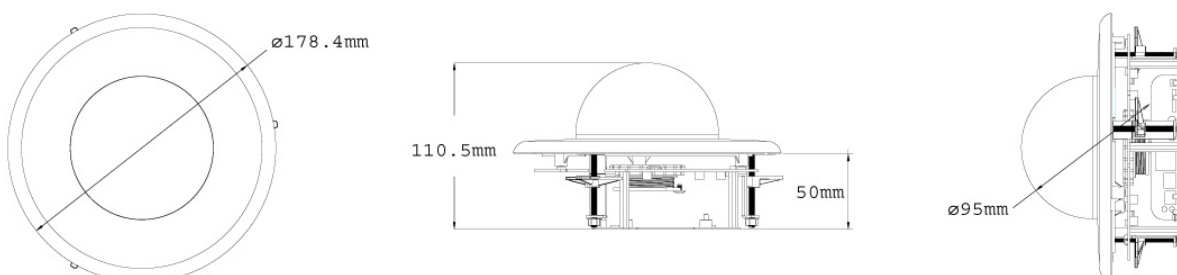

### In-Ceiling Mount

**SPECIFICATIONS**

Camera		
Image Sensor	1/3" progressive scan CMOS	
Picture Elements	1280 (H) x 1024 (V)	
Minimum Illumination	Color	0.15 Lux (1/30 sec), 0.08 Lux (1/5 sec)
	B/W IR ON	0 Lux
Shutter Speed	Automatic, Manual (1/5 ~ 1/8000 sec)	
White Balance	Automatic, Manual (2800K ~ 8500K)	
Gain Control	Automatic	
S/N Ratio	50 dB	
BLC	Yes	
Lens		
Megapixel	Yes	
Day/Night	Yes (with removable IR-cut filter)	
Lens Type	Varifocal	
Focal Length	3 ~ 9 mm	
Maximum Aperture	F/1.3	
Mount	Ø 14 mm	
Image Format	1/3"	
Operation	Focus	Manual (w / lock)
	Zoom	Manual (w / lock)
	Iris	DC drive
Max. Torque (Focus/ Zoom Screws)	0.049 N.m	
IR LED Quantity	10 IR LEDs	
IR Distance	15 m / 50 ft (Max.)	
Operation		
Video Compression	H.264, MJPEG	
Video Streaming	Dual streams from H.264 and MJPEG	
Frame Rate	30 fps at 1280 x 1024 * The frame rate and the performance may vary depending on the number of connections and data bitrates (different scenes).	
Image Setting	Brightness, Contrast, Sharpness, Gamma, White Balance, Flicker-less, Image Orientation, Shutter Speed, Backlight Compensation, D/N Sensitivity, WDR, Defog	
Audio Compression	G.711, AAC (16 kHz / 16 bit) * AAC is only supported by GV-System V8.5 or later	
Two-way Audio	Yes	
Sensor Input	1 Input (Dry Contact)	
Alarm Output	1 Output (200mA 5V DC)	
Video Resolution		
Main Stream	4:3	1280 x 960, 640 x 480, 320 x 240
	16:9	1280 x 720, 640 x 360, 448 x 252
	5:4	1280 x 1024, 640 x 512, 320 x 256
Sub Stream	4:3	640 x 480, 320 x 240
	16:9	640 x 360, 448 x 252
	5:4	640 x 512, 320 x 256
Network		
Interface	10/100 Ethernet	
Ethernet Protocol	HTTP, HTTPS, TCP, UDP, SMTP, FTP, DHCP, NTP, UPnP, DynDNS, 3GPP/ISMA, RTSP, PSIA, SNMP, QoS (DSCP), ONVIF	
Mechanical		
Camera Angle Adjustment	Pan	0° ~ 350°
	Tilt	10° ~ 90°
	Rotation	0° ~ 340°
Temperature Detector	Yes	