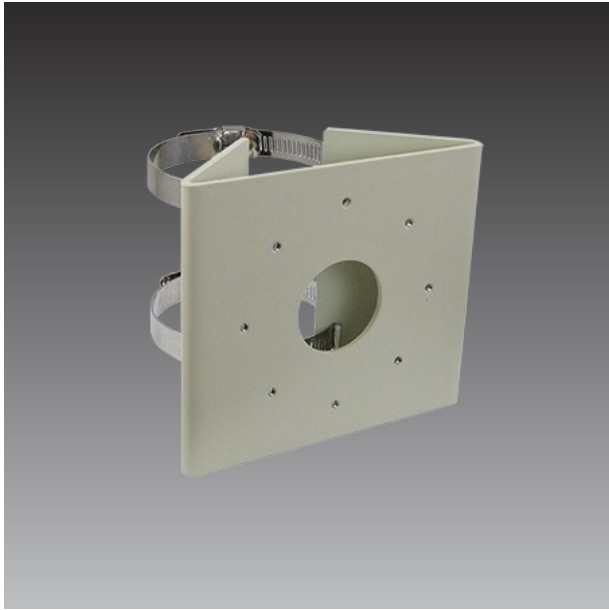

# PMAX-0518

Pole Mount (for A46, A48, A421, A425) supports 2" to 3" Poles

### Device

|              |   |
|--------------|---|
| Product Type | Camera Mount  |
| Description  | Pole Mount (for A46, A48, A421, A425) supports 2" to 3" Poles |

### General

|                      |                 |
|----------------------|-----------------|
| Weight               | 248.5g (0.55lb) |
| Color                | White           |
| Warranty             | 1 Year(s)       |
| Supported Pole Range | 2" ~ 3"         |