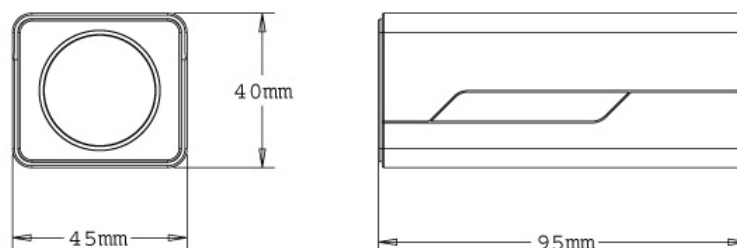

Dimensions