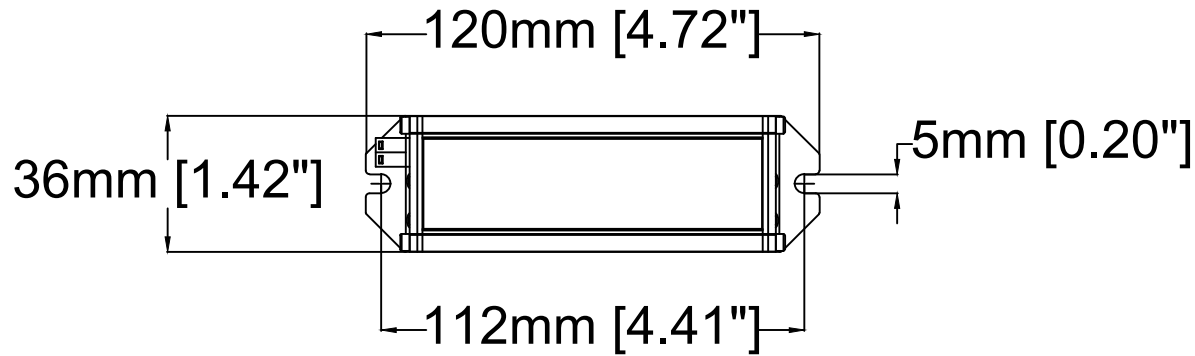

23mm [0.89"]

2mm [0.08"]

Revision	v.01	Revision date	2020-01-17
Paper size	A4	Release date	2020-01-17
Created by	JSK	Scale	1:2