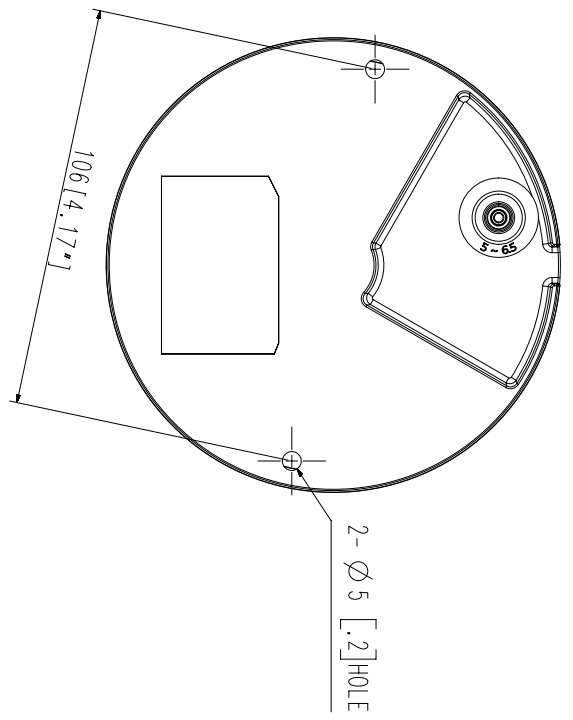

# LNV-6022R

2 MP IR Vandal Dome Camera

---

## Key Features

- 2 megapixel (1920 x 1080) resolution
- Built-in 4mm fixed lens
- Maximum 30fps@all resolutions (H.264)
- H.264, MJPEG codec supported, Multiple streaming
- Day & Night (ICR), WDR (120dB)
- Tampering, Motion detection
- microSD/SDHC memory slot (Maximum 32GB), PoE
- Hallway view, WiseStreamII support
- IR viewable length 30m
- IP66, IK10 rated

Unit : mm [ inch ]	SCALE : 1/1	© Hanulha Technwin	
No.	MODEL NAME	DATE	
2	LNV-6012R/6022R/6032R	'19.10.22	
1	LNV-6010R/6020R/6030R LNV-6011R/6021R/6031R	'19.10.22	