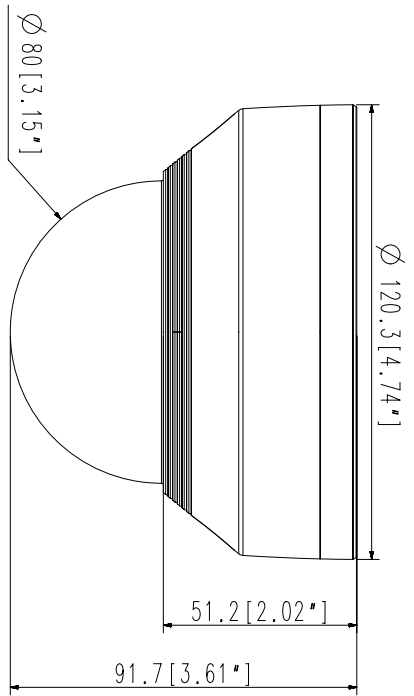

## Key Features

- 2 megapixel (1920 x 1080) resolution
- Built-in 4mm fixed lens
- Maximum 30fps@all resolutions (H.264)
- H.264, MJPEG codec supported, Multiple streaming
- Day & Night (ICR), WDR (120dB)
- Tampering, Motion detection
- microSD/SDHC memory slot (Maximum 32GB), PoE
- Hallway view, WiseStreamII support
- IR viewable length 30m
- IP66, IK10 rated

Unit : mm [ inch ]	SCALE : 1/1	© Hanulha Technwin	
No.	MODEL NAME	DATE	
2	LNV-6012R/6022R/6032R	'19.10.22	
1	LNV-6010R/6020R/6030R LNV-6011R/6021R/6031R	'19.10.22	