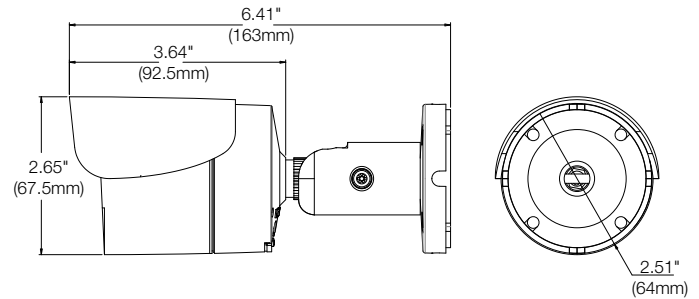

## Dimensions

unit: Inch (mm)

**5MP** at 20fps    Universal HD / Analog    Star-Light Plus™    4.0mm Fixed Lens    WDR    **5 YEAR** Warranty

## Specifications

IMAGE	
Image sensor	5MP 1/2.8" CMOS
Active pixels	2608(H) x 1960(V)
Scanning system	Progressive scan
Frequency	60Hz / 50Hz
Signal technology	Universal HD over Coax® technology with HD-Analog, HD-TVI, HD-CVI to 5MP
Synchronization	Internal
Resolution	2592(H) x 1944(V)
Minimum scene illumination	0.16 lux (color) 0 lux (B&W)
Video output	HD-Analog and HD-TVI: 5MP/1944p @ 20fps and 12.5fps HD-Analog, HD-TVI and HD-CVI: 4MP/1440p @ 30fps
LENS	
Focal length	4.0mm
Lens type	Fixed lens
Field of view (FoV)	82°
IR distance	70ft range
OPERATIONAL	
Shutter mode	Auto
Shutter speed	1/30-1/30,000
Backlight (BLC)	Yes
Star-Light (sense-up)	Off - x32
Wide Dynamic Range (WDR)	Double shutter WDR
Wide dynamic range (WDR) dB	120dB
Smart DNR™ 3D digital noise reduction	3D/2D DNR
White balance	Yes
Day / night	Auto, day (color), night (B/W)
Mirror / flip	Yes
Auto gain control	Max 72dB
Motion detection	Yes
Privacy zones	Yes
Sharpness	Yes
Gamma	0.45
De-fog	Yes
RS485 / UTP built-in	UTC
ENVIRONMENTAL	
Operating temperature	-4°F - 122°F (-20°C - 50°C)
Operating humidity	10-90% RH (non-condensing)
IP rating	IP66 environmental-rated dust-tight and water-resistant
Other certifications	FCC, CE, ROHS
ELECTRICAL	
Power requirements	DC12V
Power consumption	DC12V(LED OFF): 2W (176mA) DC12V(LED ON): 3.9W (333mA)
MECHANICAL	
Material	Aluminum bullet housing
Dimensions	6.41" x 2.51" (163 x 67.5 mm)
Weight	1.1lbs (0.5kg)