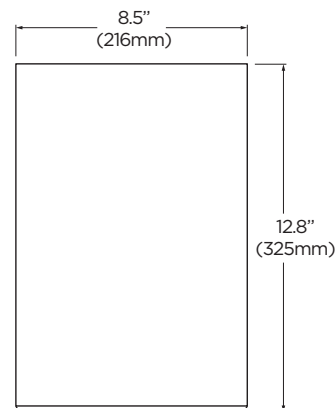

C2P
C2P Integration

4K
Ultra HD Output

2x Two NIC Cards

DW spectrum
IPVMS

5YEAR
Limited Warranty

Dimensions

Unit: inch (mm)

Summary

Video Analytics

Manufacturer	Product	Description
iRonYun	Artificial intelligence applications	---

Specifications

Specifications		
Form factor		Desktop / Cube
Operating system		Windows [®] 10
	OS on SSD	240GB SSD
CPU		Intel i7 [®] processor
Memory		16GB
Ethernet port		2x gigabit ethernet ports (RJ45)
Storage	Maximum SSD and HDD	1 x SSD + 2 x SATA HDD
	Outputs	1x VGA, 1x true HD, 1x DP outputs (support for dual display)
Video-out	Video card	Onboard Intel HD Graphics
	Resolution	Max 4096 x 2160
Pre-loaded VMS software		DW Spectrum [®] IPVMS
Remote clients		Cross platform - Windows [®] , Linux Ubuntu [®] and Mac [®]
Mobile apps		iOS [®] and Android
Keyboard & mouse		Included
Power supply		300W**
Operating temperature and humidity		41°F-104°F (5°C-40°C)
Operating humidity		20-90% RH
Dimension (WxDxH)		8.5" x 12.8" x 7.5" (215.9 x 325.1 x 190.5 mm)
Warranty		5 year limited