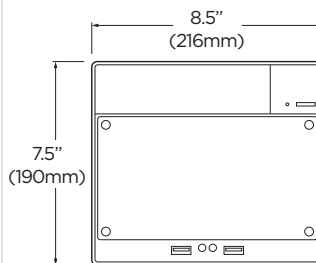

C2P
C2P Integration

4K
Ultra HD Output

2x Two NIC Cards

DW spectrum
IPVMS

5YEAR
Limited Warranty

Dimensions

Unit: inch (mm)

Summary

Video Analytics

Manufacturer	Product	Description
iRonYun	Artificial intelligence applications	---

Specifications

Specifications		
Form factor		Desktop / Cube
Operating system		Windows [®] 10
	OS on SSD	240GB SSD
CPU		Intel i7 [®] processor
Memory		16GB
Ethernet port		2x gigabit ethernet ports (RJ45)
Storage	Maximum SSD and HDD	1 x SSD + 2 x SATA HDD
	Outputs	1x VGA, 1x true HD, 1x DP outputs (support for dual display)
Video-out	Video card	Onboard Intel HD Graphics
	Resolution	Max 4096 x 2160
Pre-loaded VMS software		DW Spectrum [®] IPVMS
Remote clients		Cross platform - Windows [®] , Linux Ubuntu [®] and Mac [®]
Mobile apps		iOS [®] and Android
Keyboard & mouse		Included
Power supply		300W**
Operating temperature and humidity		41°F-104°F (5°C-40°C)
Operating humidity		20-90% RH
Dimension (WxDxH)		8.5" x 12.8" x 7.5" (215.9 x 325.1 x 190.5 mm)
Warranty		5 year limited