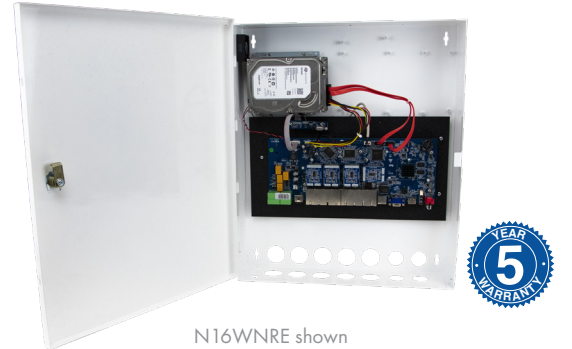

4K H.265 Wall Mount NVR with Facial Recognition and Smart Analytics

N8WNRE

8 Channel Facial Recognition Wall Mount NVR with 8 Built-in PoE Ports

N16WNRE

16 Channel Facial Recognition Wall Mount NVR with 16 Built-in PoE Ports

N32WNRE

32 Channel Facial Recognition Wall Mount NVR

I-VIEW NOW **immix**

Configurations

N8WNRE2TB	N16WNRE2TB	N16WNRE24TB	N32WNRE16TB
N8WNRE4TB	N16WNRE4TB	N16WNRE32TB	N32WNRE24TB
N8WNRE6TB	N16WNRE6TB	N32WNRE4TB	N32WNRE32TB
N8WNRE8TB	N16WNRE8TB	N32WNRE6TB	N32WNRE56TB
N8WNRE12TB	N16WNRE12TB	N32WNRE8TB	
N8WNRE16TB	N16WNRE16TB	N32WNRE12TB	

N16WNRE shown

Key Features

EZ Wizards - For ease of use and setup

Camera: quickly discover and install all Speco IP cameras

Setup: for quick setup of general settings

Network: network setup and port forwarding

EZ Mobile - easy mobile setup for viewing on desktop or mobile apps

- Real time recording up to 8MP resolution (4K) at 30fps
- H.265 compression - Store up to 2x more than H.264!
- 4K HDMI out and one VGA monitor output,
- N8WNRE: 1 SATA port for up to 14TB of storage max
N16WNRE: 2 SATA ports for up to 28TB of storage max
N32WNRE: 4 SATA ports for up to 56TB of storage max (N32WNRE: additional storage via 2 eSATA ports)
- Facial Recognition and Comparison**
- Human and vehicle detection*
- Object and line crossing detection and alerts*
- Smart Search - Specify a region on the camera view and search on changes in that area*
- Free US-based DDNS and P2P services
- Remote viewing via web browser, Apple TV, Amazon Fire TV, or your mobile device
- Easy video exporting via USB
- Remote control included
- 5 year limited warranty¹